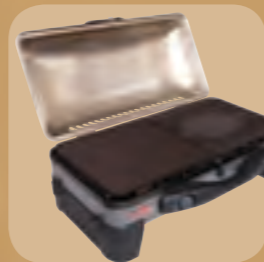

Fold away portable BBQ