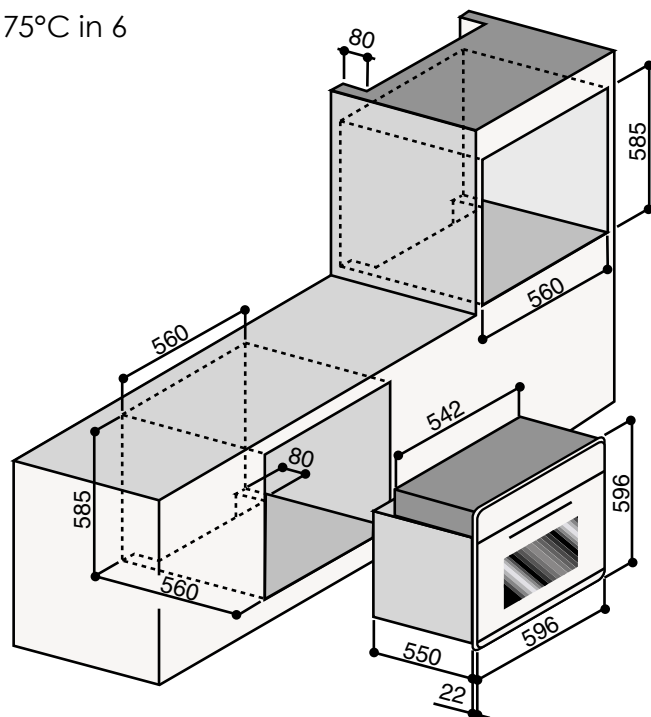

60cm 'SS' Electric Oven

600 SSXMP

ILVE 600 Series compact oven sets a new standard in technology and appearance and has many functional advantages over its competitors. The name compact may sound small but these ovens boast a cooking capacity of 70 litres. Look into the ILVE compact oven and you will see the grill is recessed and not hanging down into the oven cavity where it would take up valuable cooking area, then there's the deeper and wider shelves that extend all the way across and to the rear of the oven.

60cm 'SS' Electric Oven

600 SSXMP

Model 600 SSXMP

- 70 litre oven capacity
- 11 cooking modes
- Concealed push button control panel
- Meat/roast probe (digital food monitor)
- Triple glazed glass door
- Easy clean vitreous enamel interior
- Easy dismantling of oven interior
- Recessed full width grill element
- Cool touch athermic door handle
- Catalytic self cleaning system covering 95% of internal oven cavity
- Precision thermostat variance
- Turbo-wave quick-start pre heat mode, 0-175°C in 6 minutes
- Right angled straight-line finish
- European A Class energy rating
- Pre-programmable timer

Built-in Compact Oven 60cm
Model 600 SSXMP
Total electrical load: 2.8 kW
Cut out – hole dimension: 585mm x 560mm

Purchase ILVE genuine accessories for this model at the ILVE online store – www.ilve.com.au