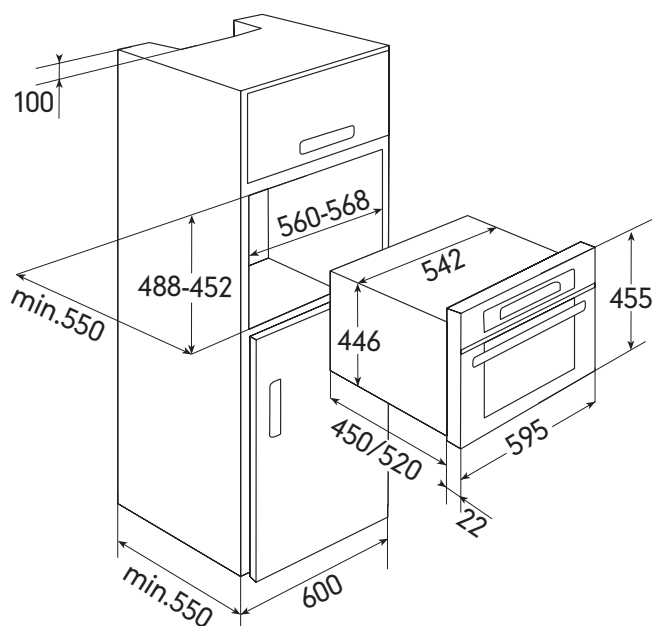

645LTKST Built-in Steam Oven Features

- 1 cooking Function (steam)
- Digital display
- 35 litre capacity
- AS 304 Stainless Steel
- 3 Temperature Settings (40°C, 80°C and 100°C)
- External steam generator
- 4 cooking levels
- Defrost function
- 1 litre water tank
- Fan forced ventilation
- Reminder lights for: automatic limescale and low water level
- Double glazed glass door
- Inox food tray supports and 1 x Stainless Steel 40mm deep tray and 1 x Stainless Steel 20mm deep tray
- Security opening for door safety
- Child lock