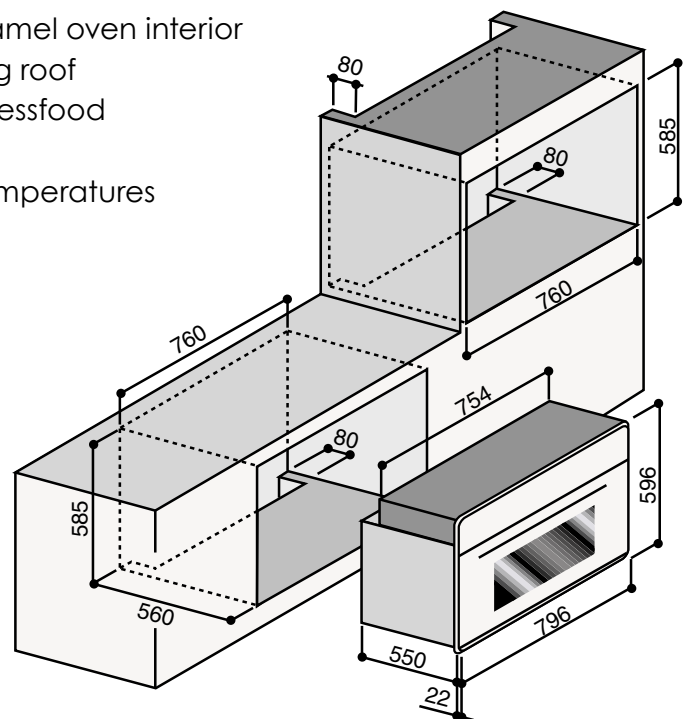

Pictured: • 800 LMP Oven
• H70CVX Cooktop
• AG80 Hood

80cm 'LMP' Electric Oven

800 LMP

Model 800 LMP

- Giant 110 Litre oven capacity
- New Turbowave Quickstart preheating function
0°C–180°C in 8 minutes
- Pizza, Bread and Pastry cooking function
- AS304 stainless steel and commercial style control panel and knobs
- Recessed grill element
- Select 11 multifunction electric oven
- Inner door and control panel cooling fan
- Stainless steel fan fat filter
- Rotisserie
- Removable oven door and inner door glass
- Easy dismantling of oven interior
- Easy clean non staining black vitreous enamel oven interior
- Catalytic cook and clean interior including roof
- Turbowave cooking, lower temperatures, less food spatter, moister fresher tasting roasts
- Triple door glazing for safer, cooler door temperatures
- Double spill trays on floor of oven
- Positive stop roll-out internal trays
- Large baking tray
- Colours: Stainless Steel

Built In MAXI Oven 80cm
Model 800 LMP
Total electrical load: 3 kW
Cut out – hole dimension: 760mm x 585mm

Purchase ILVE genuine accessories for this model at the ILVE online store – www.ilve.com.au

NSW & ACT (Head Office)
48-50 Moore Street Leichhardt
T 02 8569 4600 F 02 8569 4699