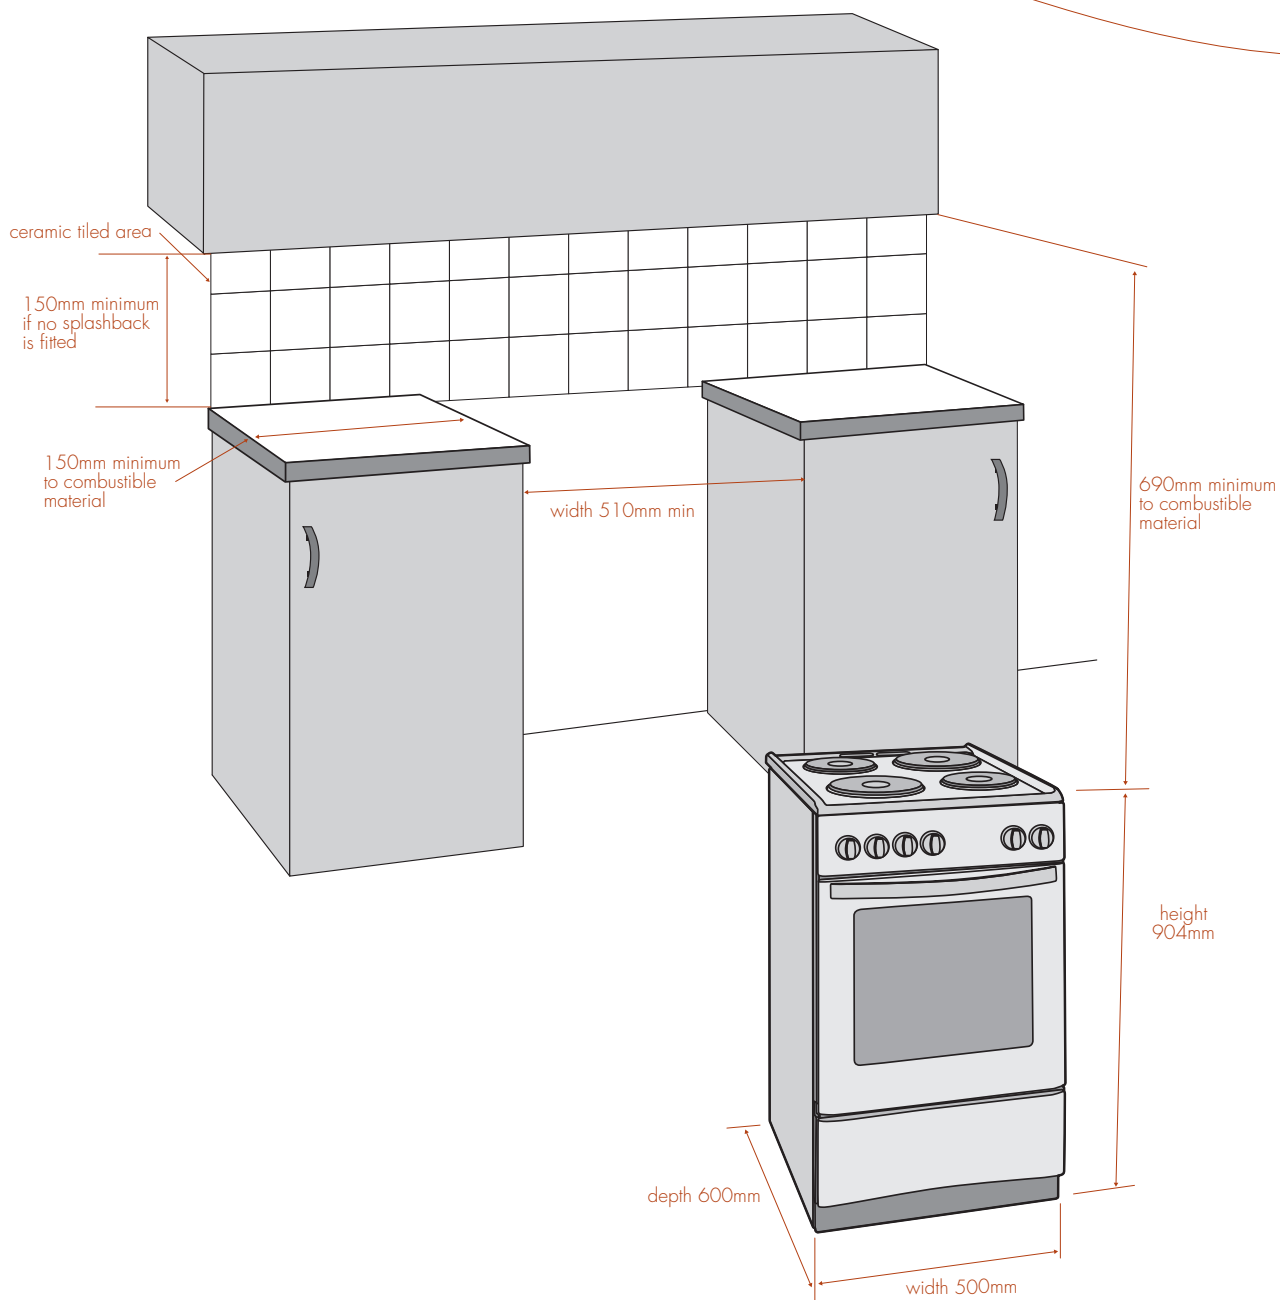

# installation guide

## chef 500mm electric freestanding cooker

models: CKE5015W, CKE5065W

### cooker dimensions

All measurements in millimetres.

Current as at Feb 2008.

© 2008 Electrolux Home Products Pty Ltd. CDIMCKE500mm