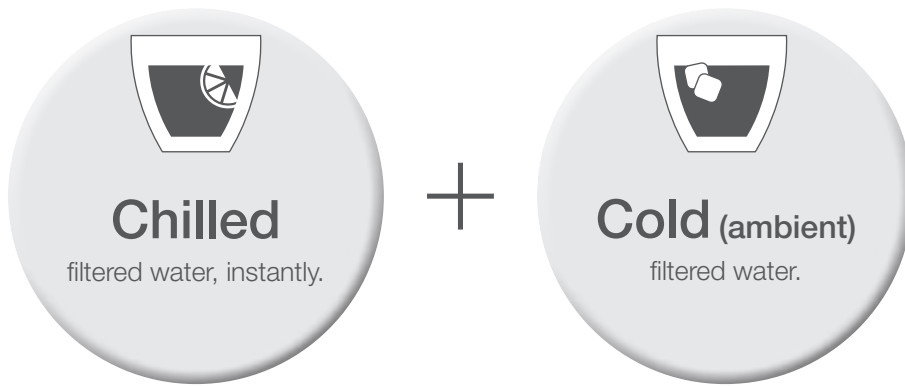

Zip Chilltap is the most popular Zip filtered drinking water system for homes. The stylish tap gives fingertip control for filling glasses, carafes, jugs or bottles. The tropic rated chiller is super quiet. The Zip 0.2 micron filter cartridge hidden away beneath the bench is NSF certified to filter out chlorine taste and odour, particles and microbial cysts larger than 0.2 micron, and lead.

Zip

Simple to install at any sink.

0.2
micron **Finer Filtration**
Now 0.2 micron.

Can be installed away from any sink with the optional Zip "font" accessory.

Zip **CHILLTAP™ EXTRA.**

Chilled filtered drinking water plus ambient (cold) filtered drinking water.

Zip Chilltap Extra not only brings you great-tasting, healthier chilled drinking water, but filtered ambient (cold) water too, eliminating the need for a separate cold water tap in the same location. It's handy to have both chilled and unchilled filtered water at your kitchen sink – chilled for drinking, cold for rinsing and cooking. The Zip 0.2 micron filter cartridge is NSF certified to filter out chlorine taste and odour, particles and microbial cysts larger than 0.2 micron, and lead.