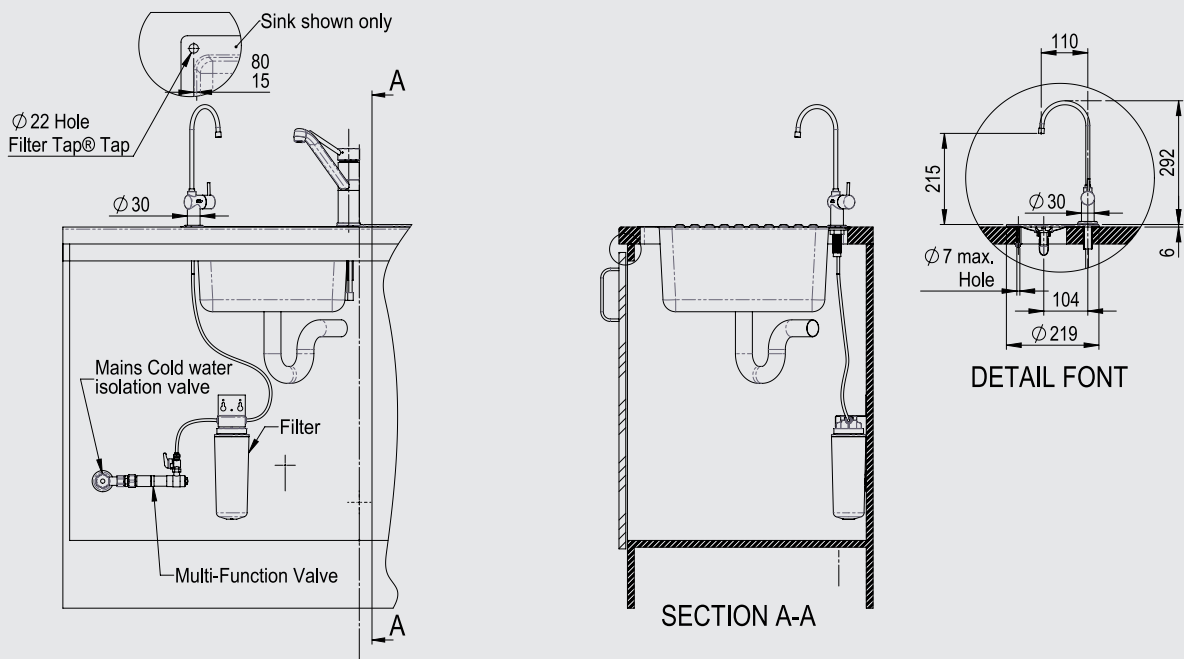

4. Zip FILTER TAP