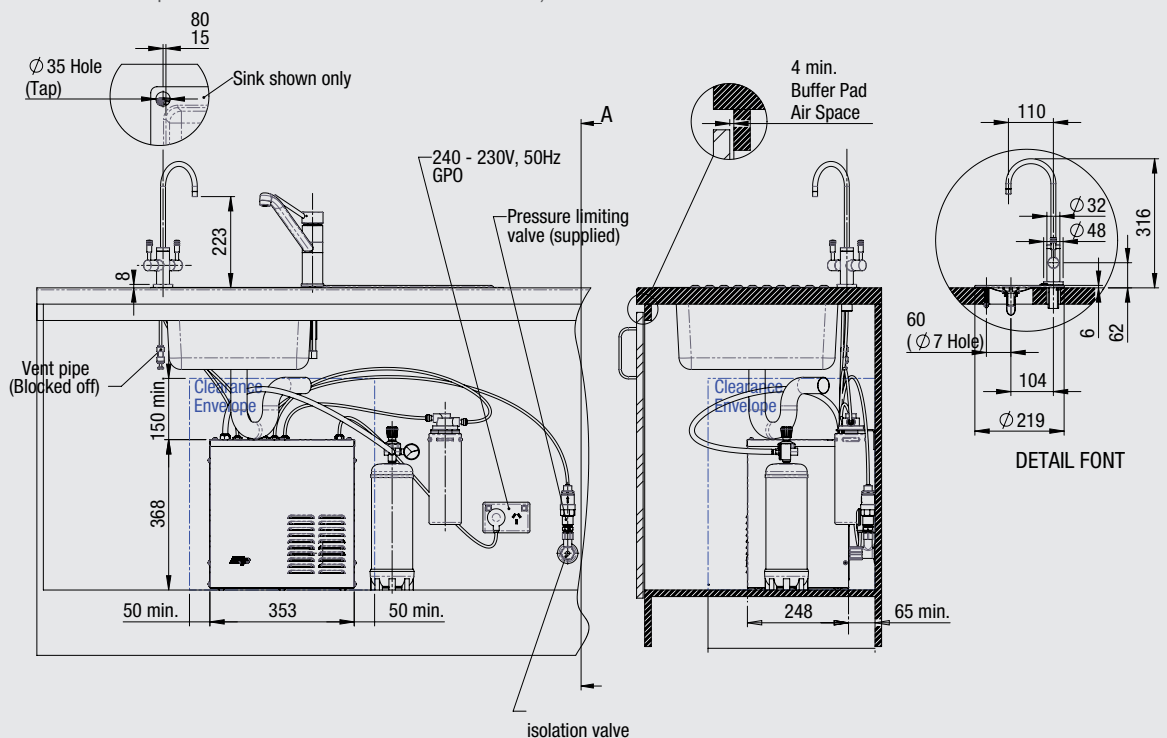

1. Zip **CHILLTAP**

2. Zip **CHILLTAP SPARKLING**

(tap dimensions for Zip CHILLTAP EXTRA are the same)

Kitchen tap filtration.

An alternative filtered drinking water system can be created by installing a Zip Global Plus high volume water filter. Developed initially for the food service industry, Zip Global Plus filters provide high flow rates and have high water volume capacity. Recommended is the Zip Global Plus 60S filter, 0.2 micron filtration, 12.6 litres per minute flow rate, and 132,000 litre capacity. Zip Global Plus Filter & Head Kit Order Code 92299. Replacement Filter Code 90993.