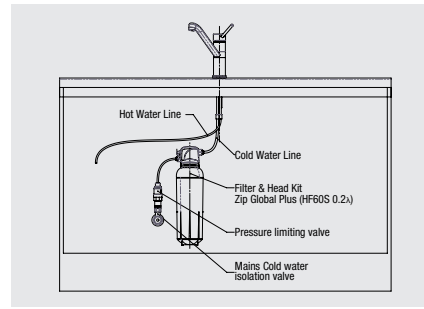

1. Zip **CHILLTAP**

2. Zip **CHILLTAP SPARKLING**

(tap dimensions for Zip CHILLTAP EXTRA are the same)

Kitchen tap filtration.

An alternative filtered drinking water system can be created by installing a Zip Global Plus high volume water filter. Developed initially for the food service industry, Zip Global Plus filters provide high flow rates and have high water volume capacity. Recommended is the Zip Global Plus 60S filter, 0.2 micron filtration, 12.6 litres per minute flow rate, and 132,000 litre capacity. Zip Global Plus Filter & Head Kit Order Code 92299. Replacement Filter Code 90993.