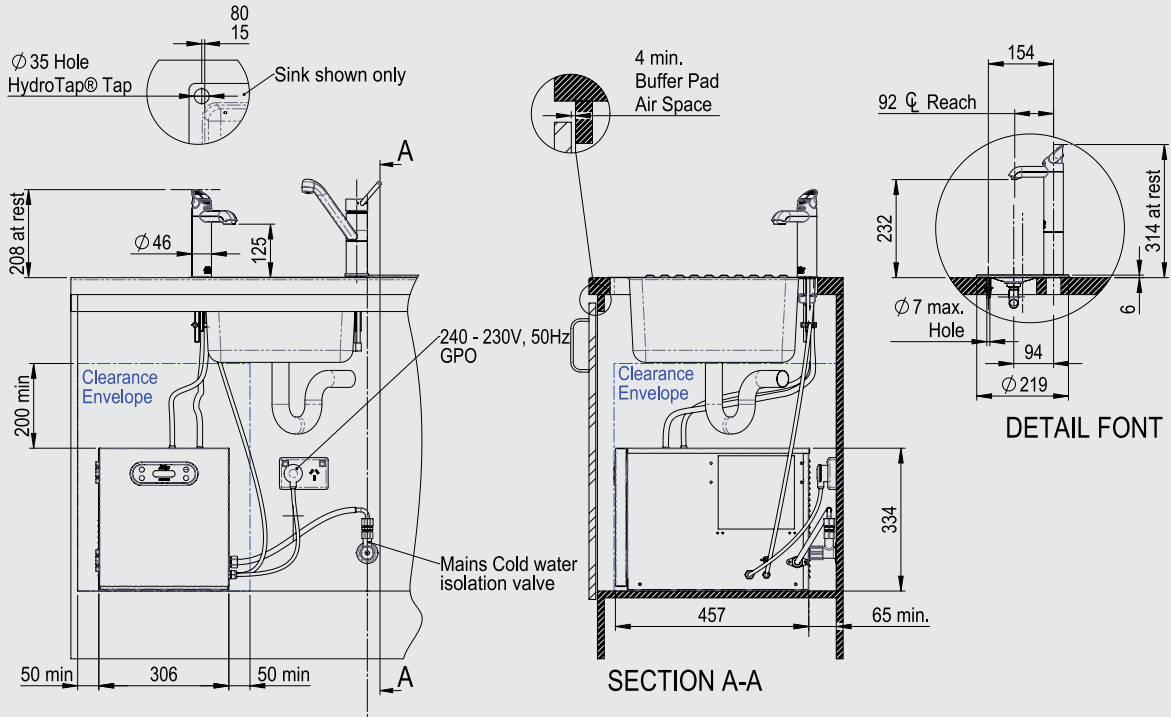

3. Zip HydroTap CHILLED