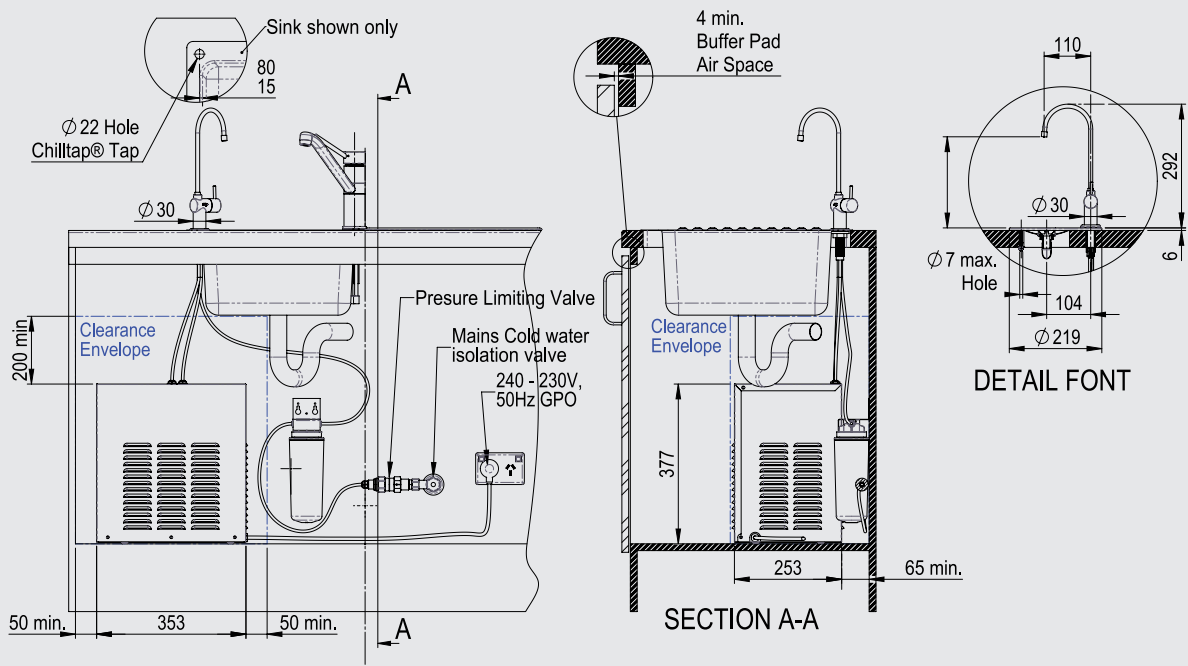

1. Zip **CHILLTAP**

2. Zip **CHILLTAP SPARKLING**

(tap dimensions for Zip CHILLTAP EXTRA are the same)

Kitchen tap filtration.

An alternative filtered drinking water system can be created by installing a Zip Global Plus high volume water filter. Developed initially for the food service industry, Zip Global Plus filters provide high flow rates and have high water volume capacity. Recommended is the Zip Global Plus 60S filter, 0.2 micron filtration, 12.6 litres per minute flow rate, and 132,000 litre capacity. Zip Global Plus Filter & Head Kit Order Code 92299. Replacement Filter Code 90993.