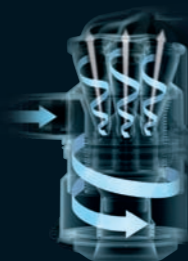

Radix Cyclone™ technology

Patented technology that doesn't lose suction as you vacuum.