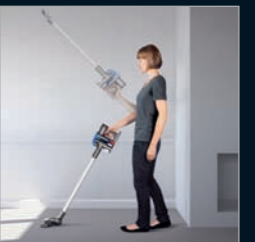

Combination accessory tool

Debris nozzle converts to a brush tool for soft dusting.

Docking station

Recharges and stores the machine and attachments when not in use.

Radix Cyclone™ technology

Patented technology that doesn't lose suction as you vacuum.