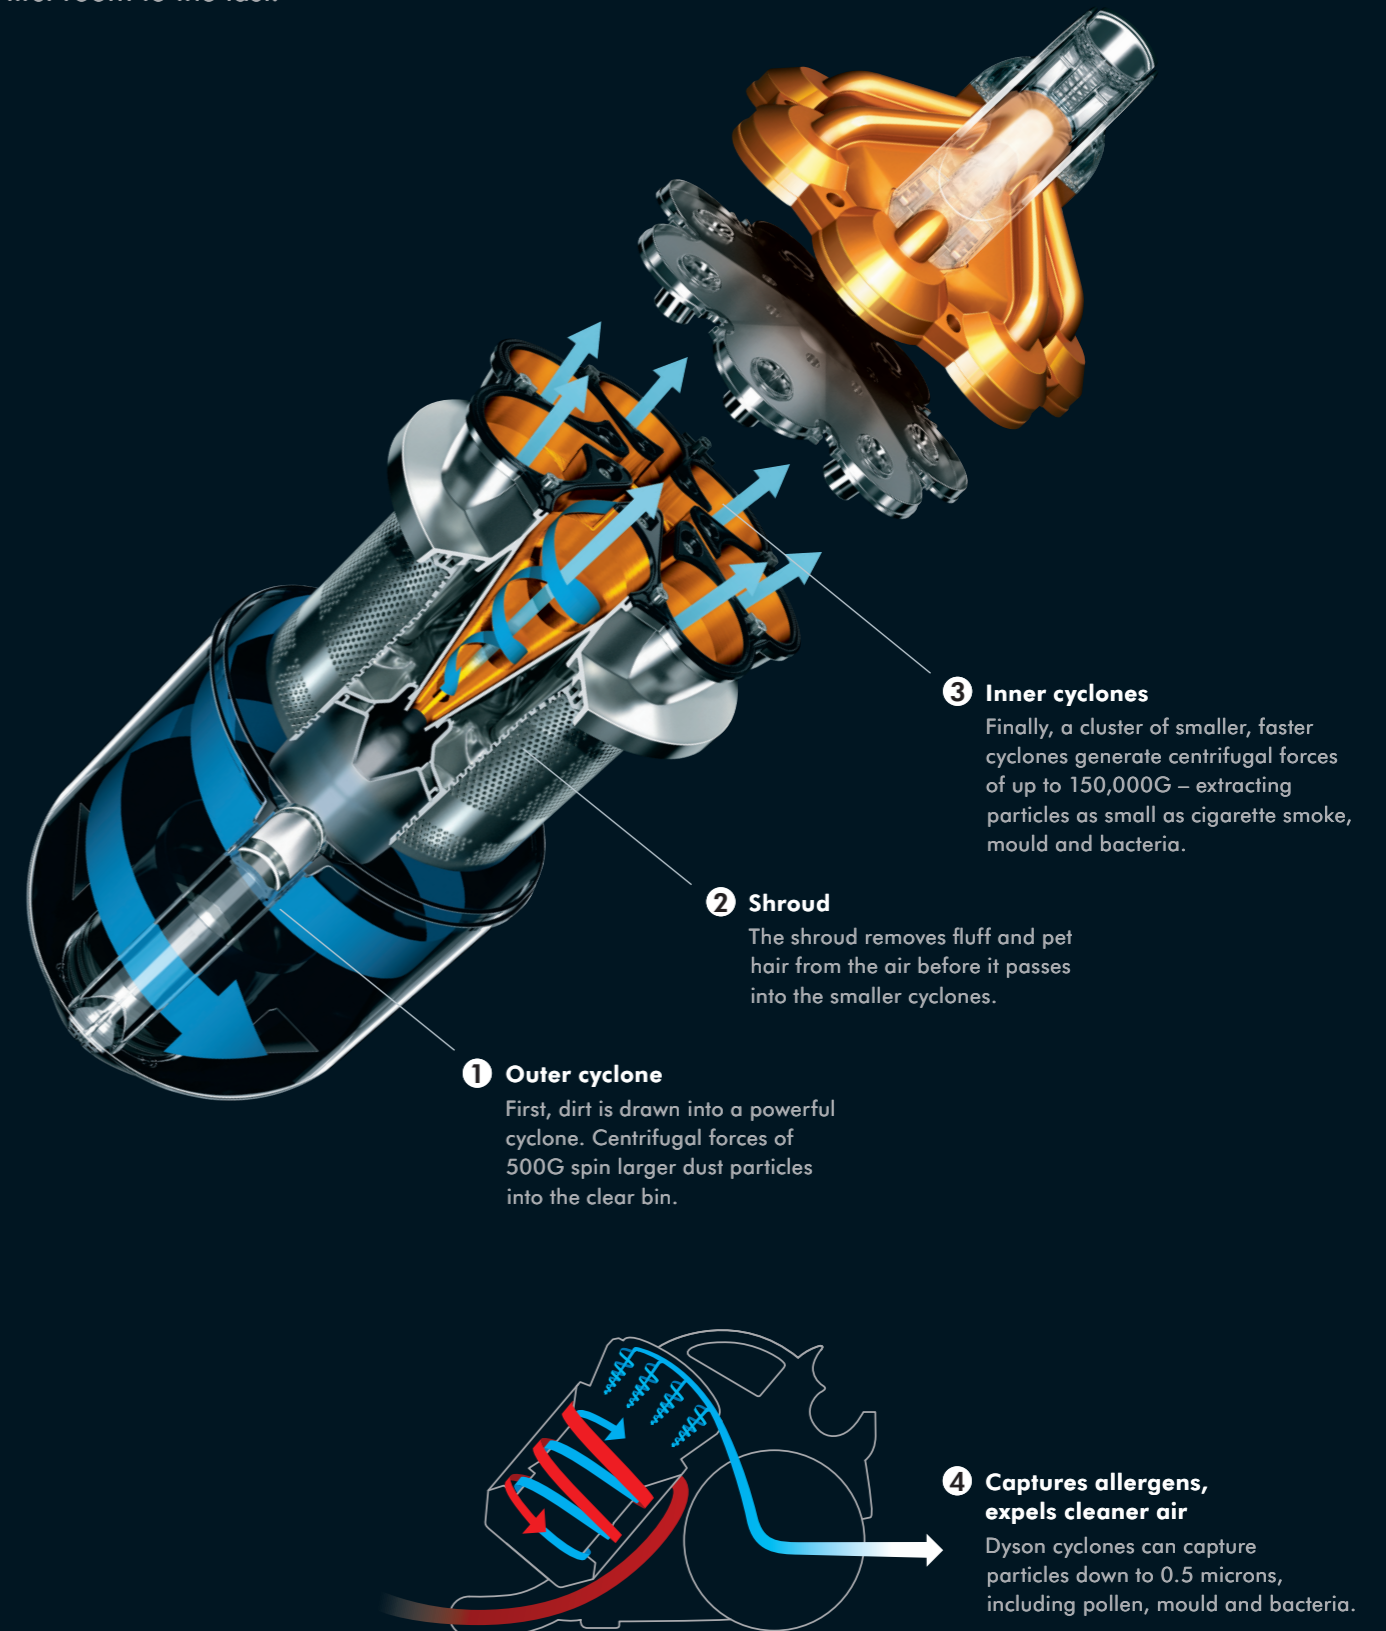

Bagged cleaners don't work properly.

When you start using bagged vacuum cleaners, dirt and dust collect in the bag but also start to clog the tiny holes of the bag material.

Result:
Loss of suction, leaving dirt behind in your home.

Most other bagless cleaners don't work properly either.

Their technology doesn't capture the dirt as efficiently as a Dyson, so they often end up relying on the central filter to trap the fine dust. Just like bags, they clog.

Result:
Loss of suction, leaving dirt behind in your home.

Dyson technology is different – it doesn't lose suction.

Radix Cyclone™ technology

Patented technology that doesn't lose suction as you vacuum, giving you a cleaner home from the first room to the last.