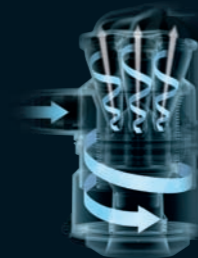

Radix Cyclone™ technology
Patented technology that doesn't
lose suction as you vacuum.