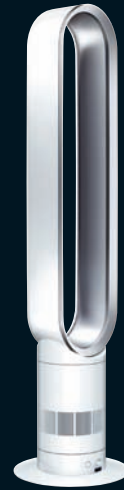

**Air Multiplier™
technology**