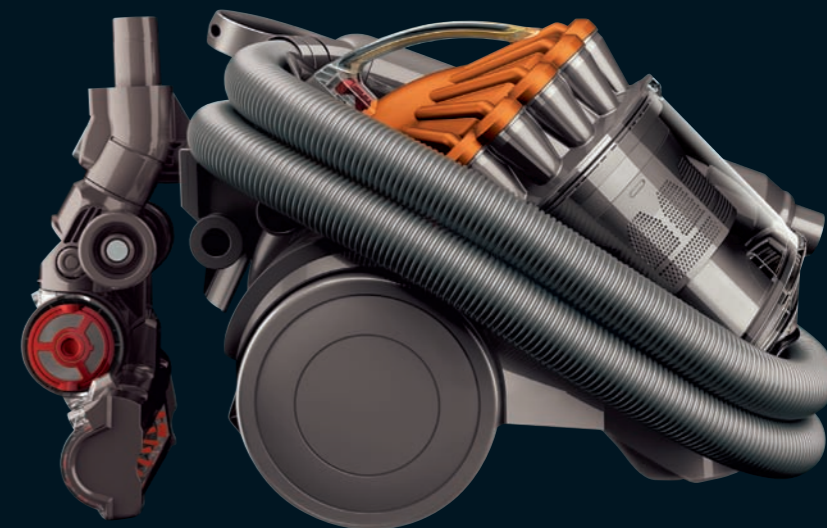

dyson stowaway

Doesn't lose suction. Captures more microscopic dust than any other cyclone.

DC 23 turbine plus

For high performance on carpets, hard floors and upholstery.

Additional features:

Sits on stairs