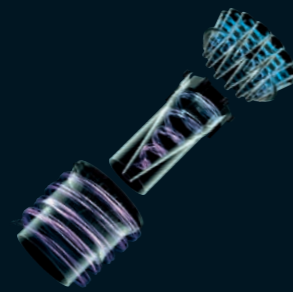

On-board tool storage

Brush, crevice and stair tools store on the machine so they're always on hand.

Radix Cyclone™ technology + Intermediary cyclone

Doesn't lose suction. Captures more microscopic dust than any other cyclone.