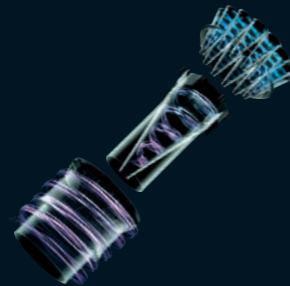

Radix Cyclone™ technology + Intermediary cyclone

Doesn't lose suction. Captures more microscopic dust than any other cyclone.