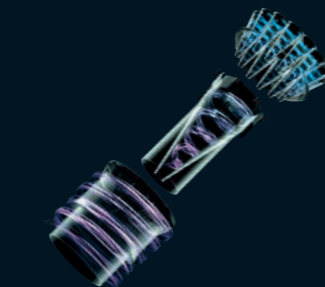

Radix Cyclone™ technology + Intermediary cyclone

Doesn't lose suction. Captures more microscopic dust than any other cyclone.