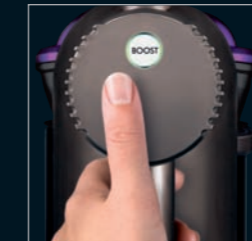

Dual power mode
Boost power for intense cleaning.