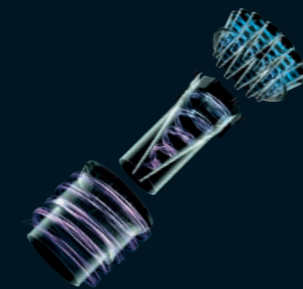

On-board tool storage

Brush, crevice and stair tools store on the machine so they're always on hand.

Radix Cyclone™ technology + Intermediary cyclone

Doesn't lose suction. Captures more microscopic dust than any other cyclone.