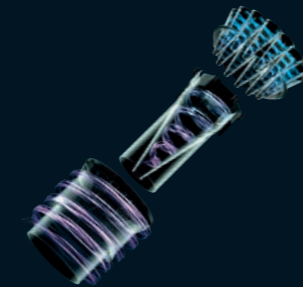

Radix Cyclone™ technology + Intermediary cyclone

Doesn't lose suction. Captures more microscopic dust than any other cyclone.