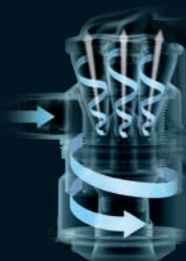

Crevice tool

Extra tool for cleaning in tight gaps and awkward spaces.

Combination accessory tool

Debris nozzle converts to a brush tool for soft dusting.

Radix Cyclone™ technology

Patented technology that doesn't lose suction as you vacuum.