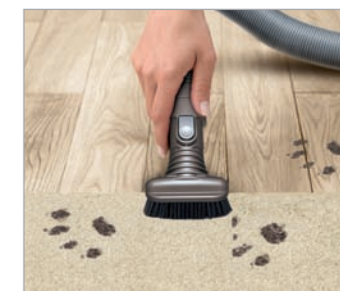

Stubborn dirt brush

Ideal for cleaning mud and dried-in dirt from floors and upholstery.