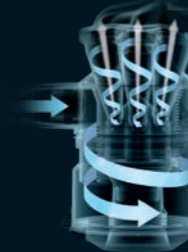

Radix Cyclone™ technology
Patented technology that doesn't
lose suction as you vacuum.