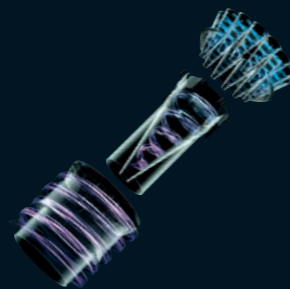

Radix Cyclone™ technology + Intermediary cyclone

Doesn't lose suction. Captures more microscopic dust than any other cyclone.