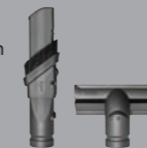

On-board tool storage

Debris nozzle converts to a brush tool for dusting. Stair tool is also stored on the machine so they're always on hand.

Approved by the National Asthma Council Australia.

Radix Cyclone™ technology