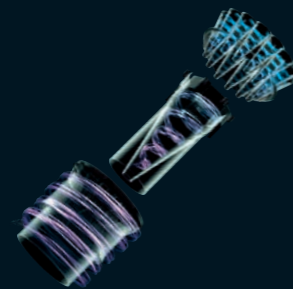

On-board tool storage

Brush, crevice and stair tools store on the machine so they're always on hand.

Radix Cyclone™ technology + Intermediary cyclone

Doesn't lose suction. Captures more microscopic dust than any other cyclone.