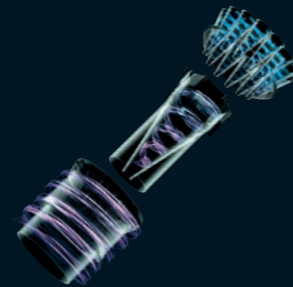

Radix Cyclone™ technology + Intermediary cyclone

Doesn't lose suction. Captures more microscopic dust than any other cyclone.

Telescope Wrap™ system

Hose and wand compress and wrap for easier storage.

Hygienic one-touch bin emptying