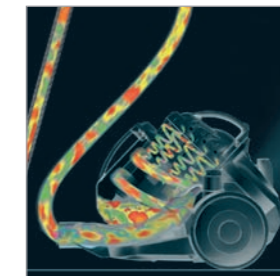

What makes a Dyson vacuum cleaner different?

✓
No loss of suction - Picks up more room after room

✓
Expels cleaner air - captures allergens down to 0.5 microns