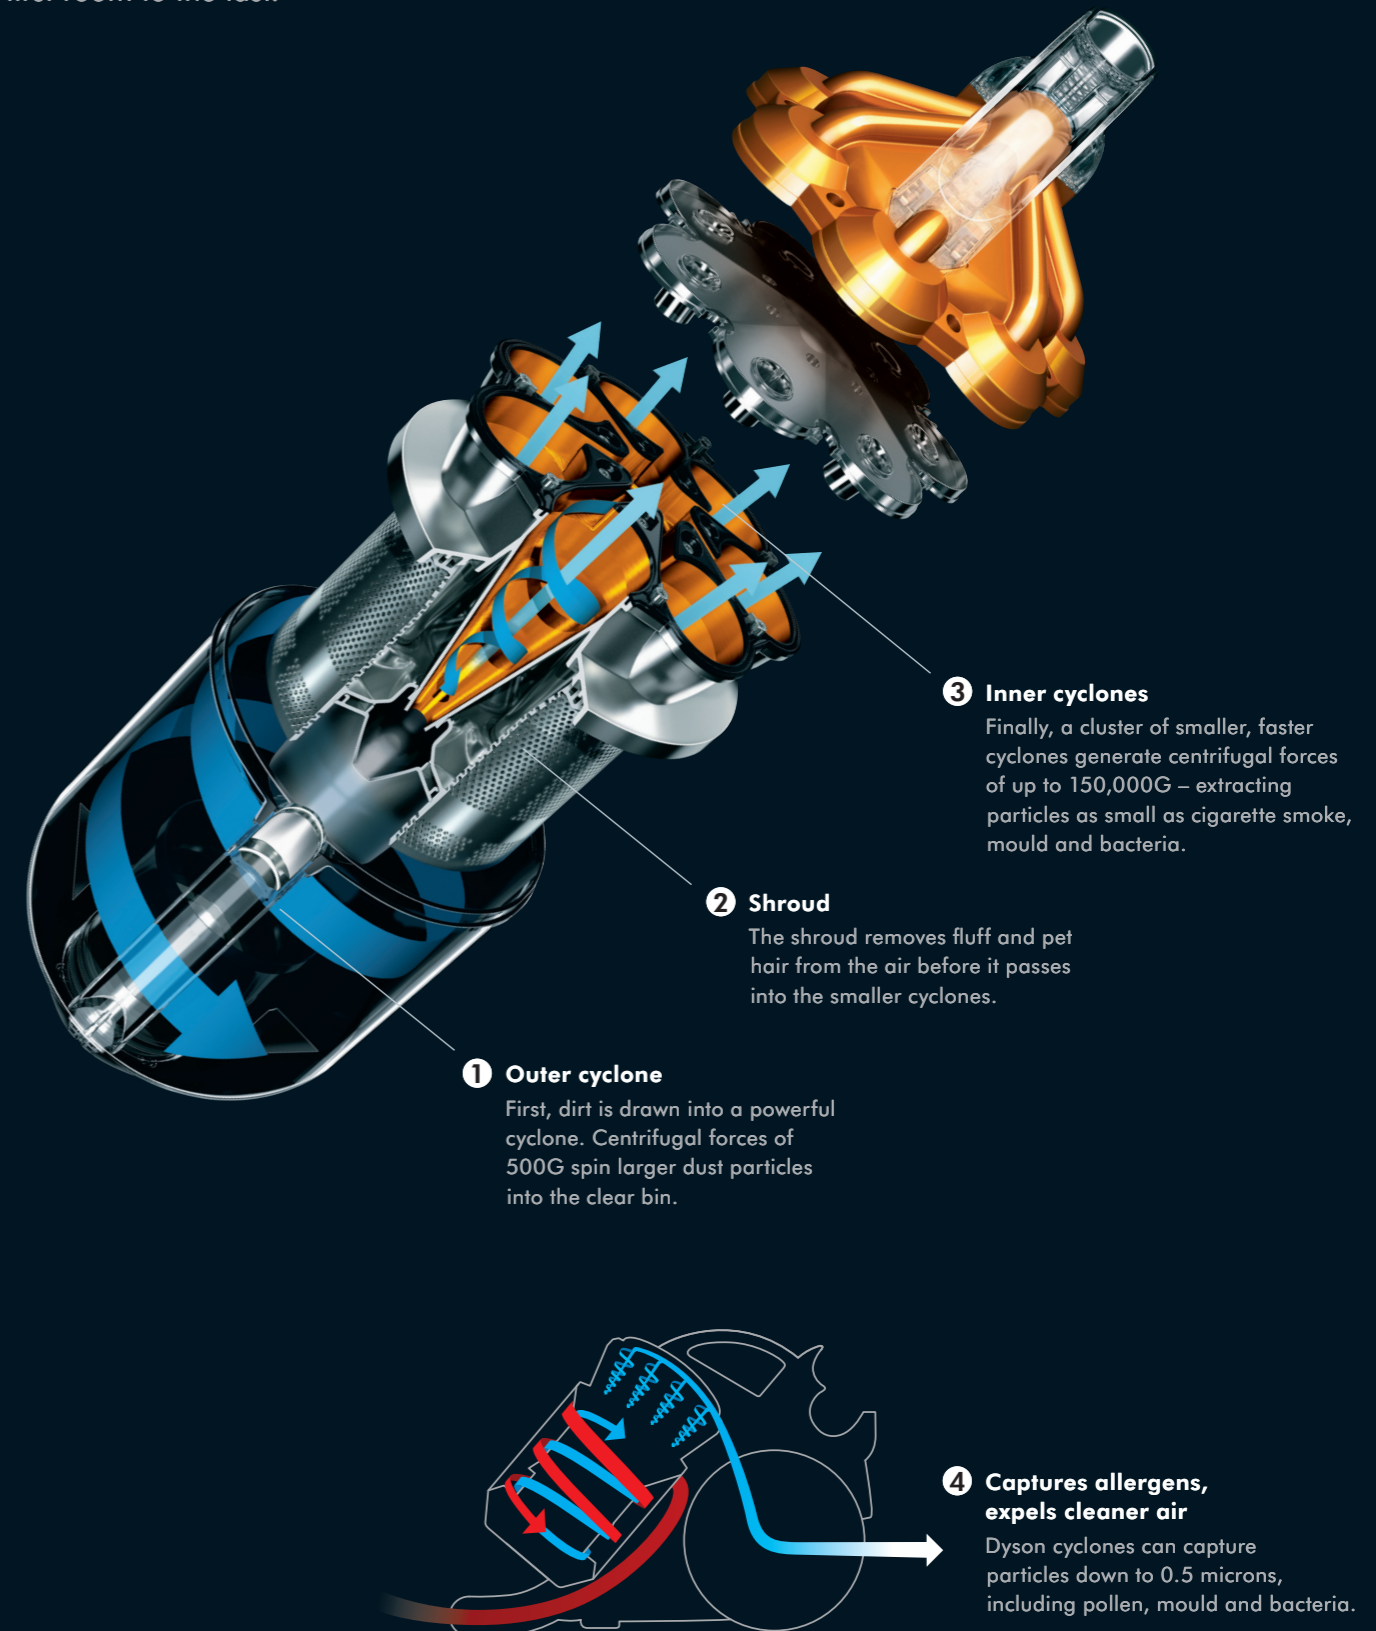

Bagged cleaners don't work properly.

When you start using bagged vacuum cleaners, dirt and dust collect in the bag but also start to clog the tiny holes of the bag material.

Result:
Loss of suction, leaving dirt behind in your home.

Most other bagless cleaners don't work properly either.

Their technology doesn't capture the dirt as efficiently as a Dyson, so they often end up relying on the central filter to trap the fine dust. Just like bags, they clog.

Result:
Loss of suction, leaving dirt behind in your home.

Dyson technology is different – it doesn't lose suction.

Radix Cyclone™ technology

Patented technology that doesn't lose suction as you vacuum, giving you a cleaner home from the first room to the last.