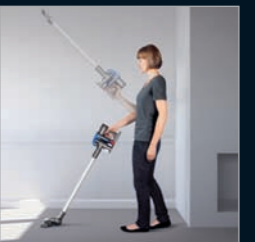

Combination accessory tool

Debris nozzle converts to a brush tool for soft dusting.

Radix Cyclone™ technology

Patented technology that doesn't lose suction as you vacuum.

Up top, down below and in-between