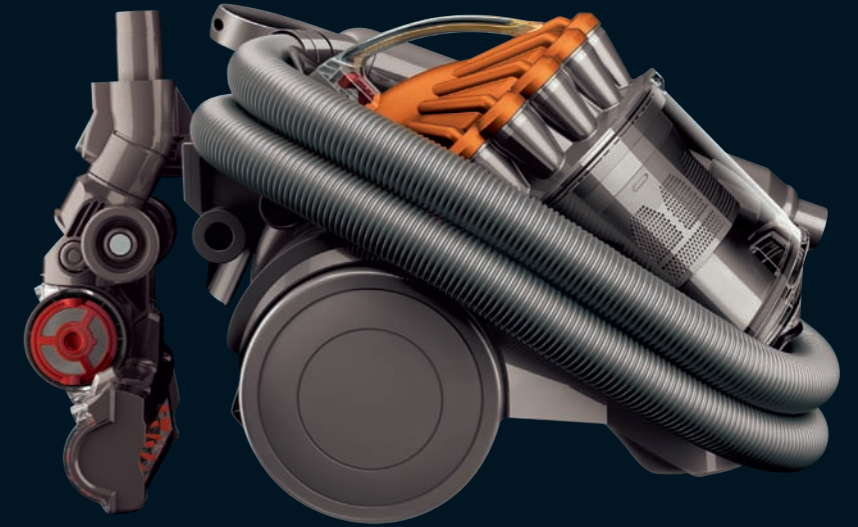

Radix Cyclone™ technology + Intermediary cyclone

Doesn't lose suction. Captures more microscopic dust than any other cyclone.

Telescope Wrap™ system with lightweight wand

Hose and lightweight wand compress and wrap for easier storage.

Hygienic one-touch bin emptying

Just push the button, no need to touch the dirt.

Turbine head

For high pick-up on carpets. Brush bar can be turned off for delicate rugs and hard floors.