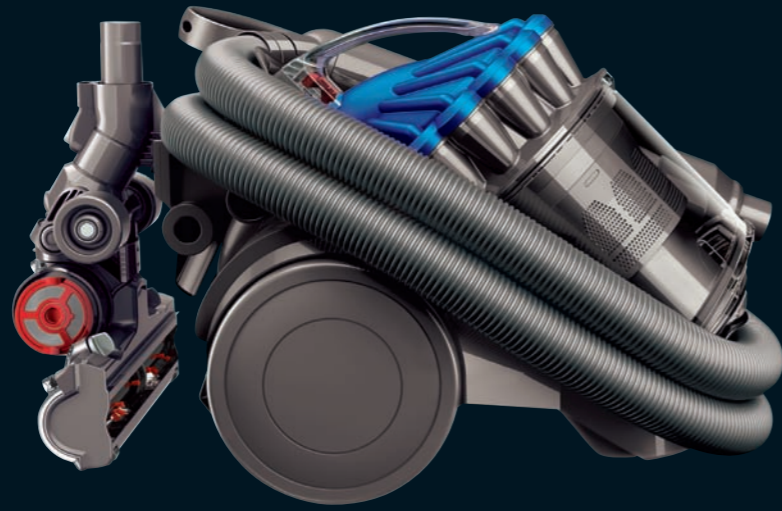

dyson stowaway

Doesn't lose suction. Captures more microscopic dust than any other cyclone.

DC 23 turbine

For high performance on carpets.

Additional features:

Sits on stairs

Designed to sit on stairs while you clean them.

Lifetime HEPA filter and Bactisafe™ screen

HEPA filter with Bactisafe™ screen traps and kills bacteria and mould on contact. Ideal for people with asthma and allergies.

On-board tool storage

Brush, crevice and stair tools store on the machine so they're always on hand.

Radix Cyclone™ technology + Intermediary cyclone

Doesn't lose suction. Captures more microscopic dust than any other cyclone.

Telescope Wrap™ system with lightweight wand

Hose and lightweight wand compress and wrap for easier storage.

Hygienic one-touch bin emptying

Just push the button, no need to touch the dirt.

Turbine head

For high pick-up on carpets. Brush bar can be turned off for delicate rugs and hard floors.

Approved by the National Asthma Council Australia.

dyson stowaway

Doesn't lose suction. Captures more microscopic dust than any other cyclone.

DC 23 contact