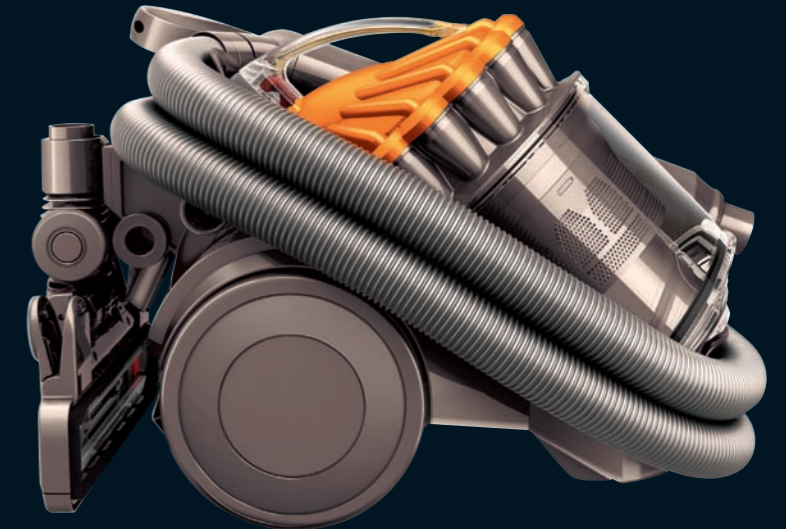

Additional features:

Sits on stairs

Designed to sit on stairs while you clean them.

On-board tool storage

Brush, crevice and stair tools store on the machine so they're always on hand.

Radix Cyclone™ technology + Intermediary cyclone

Doesn't lose suction. Captures more microscopic dust than any other cyclone.

Telescope Wrap™ system with lightweight wand

Hose and lightweight wand compress and wrap for easier storage.

Hygienic one-touch bin emptying

Just push the button, no need to touch the dirt.

Low reach Contact Head™ tool

Articulates to maintain contact with the floor for a quicker clean. Switches easily between carpet and hard floors.

Approved by the National Asthma Council Australia.