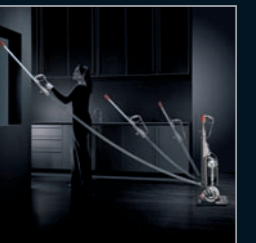

Patented technology that doesn't lose suction as you vacuum.

Easy steer Ball™ technology

Steers smoothly with a turn of the wrist.

Quick-draw Telescope Reach™ wand

Quick-release wand for instant stair and high reach cleaning.