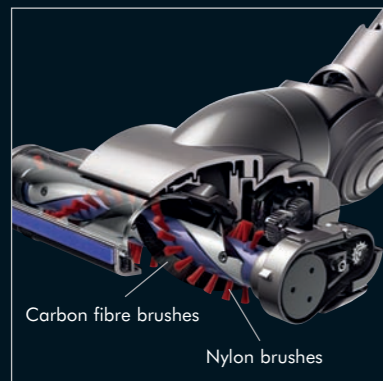

Powered by Dyson digital motor

3 times faster than conventional motors. Creates the most power-efficient cordless vacuum cleaner.

Motorised floor tool with carbon fibre brushes

Ultra-fine conductive carbon fibre brushes clean hard floors. Rotating nylon brushes remove ground-in dirt from carpets.