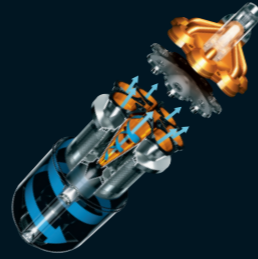

Radix Cyclone™ technology

Patented technology that doesn't lose suction as you vacuum.