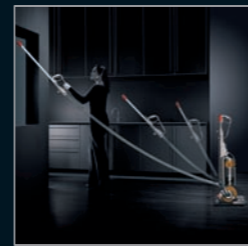

Patented technology that doesn't lose suction as you vacuum.

Easy steer Ball™ technology

Steers smoothly with a turn of the wrist.

Quick-draw Telescope Reach™ wand

Quick-release wand for instant stair and high reach cleaning.