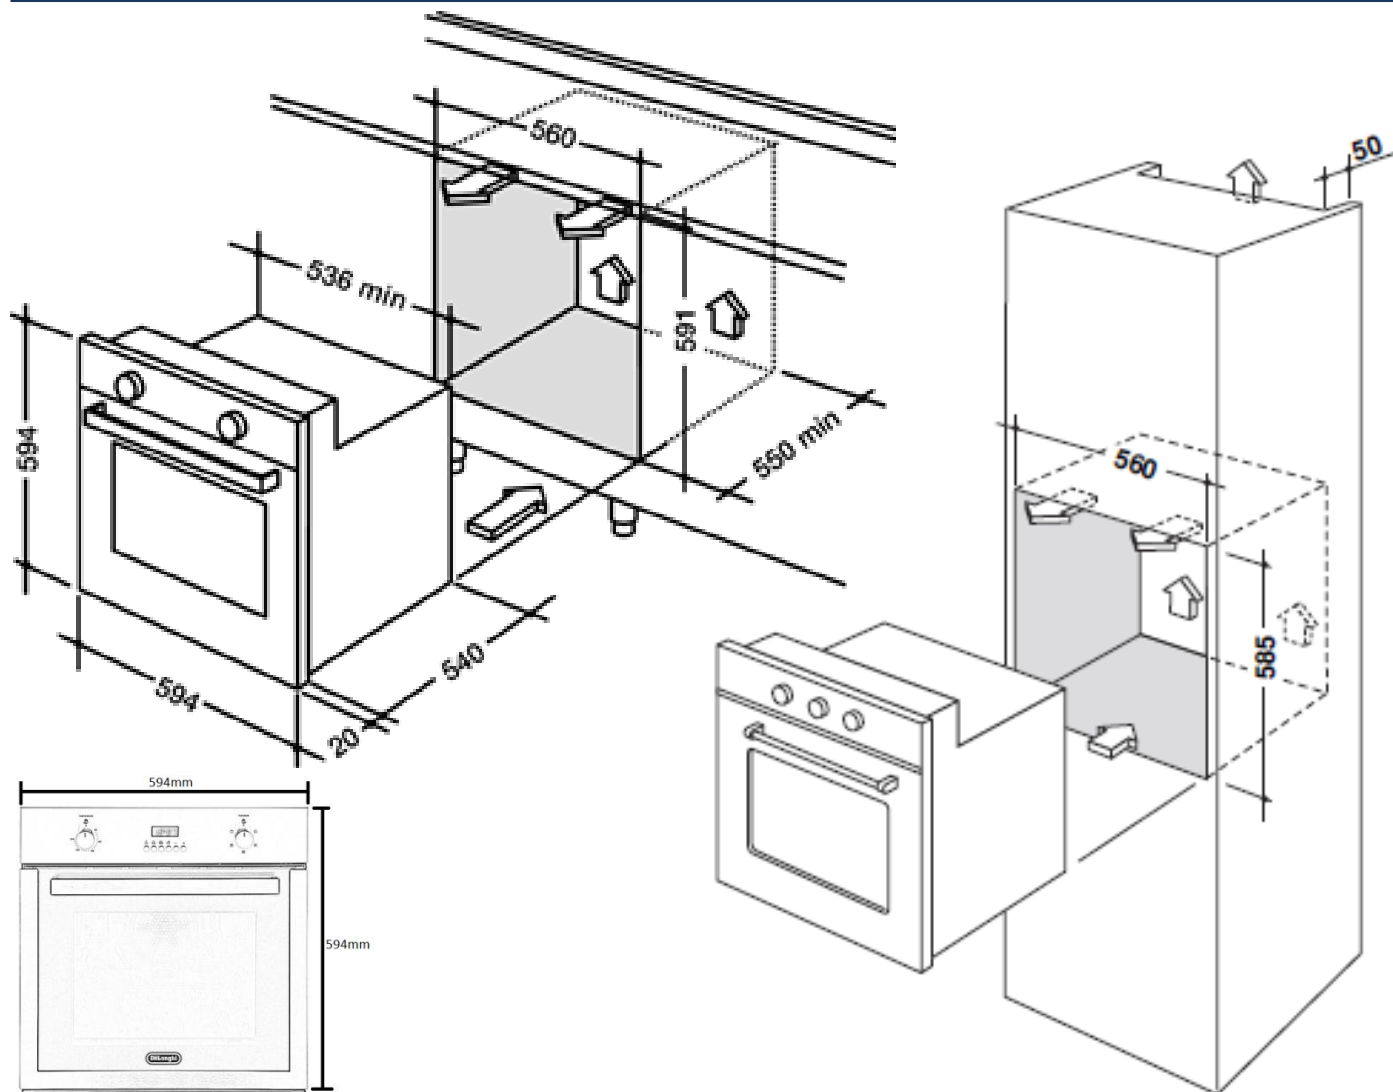

DE605MS – 60cm Wall Oven

PERFORMANCE

60L Gross Capacity
5 Oven Functions
European A Class Energy Rating
Powerful 2000W Closed Door Grilling

CONTROL

Fully Programmable Electronic Clock and Timer
Temperature Range 50-250°C
Rear 25W Halogen Lighting
Wide Viewing Door

OVEN FUNCTIONS

Light

Fan and
Element

Defrost

Fan
Grill

Grill

INCLUDED ACCESSORIES

1 Wire Shelf
1 Roasting/Grilling Tray with Grill Rack and 2 Handles
1 Stainless Steel Fan Filter

OPTIONAL ACCESSORIES

Pizza Stone (PIZZASTONE)
Telescopic Shelf Kit
Deep Baking Tray
Catalytic Liners

DeLonghi

DE605MS – 60cm Wall Oven

TECHNICAL SPECIFICATIONS

Product Dimensions (H x W x D)	mm	594 x 594 x 560
Gross Oven Capacity	L	60
Voltage	V	220-240
Current	A	9.7
Lighting	W	1 x 25W Rear Halogen
Grilling Power	W	2000
Fan Element Power	W	2200
Total Wattage	W	2250
Warranty		2 Years