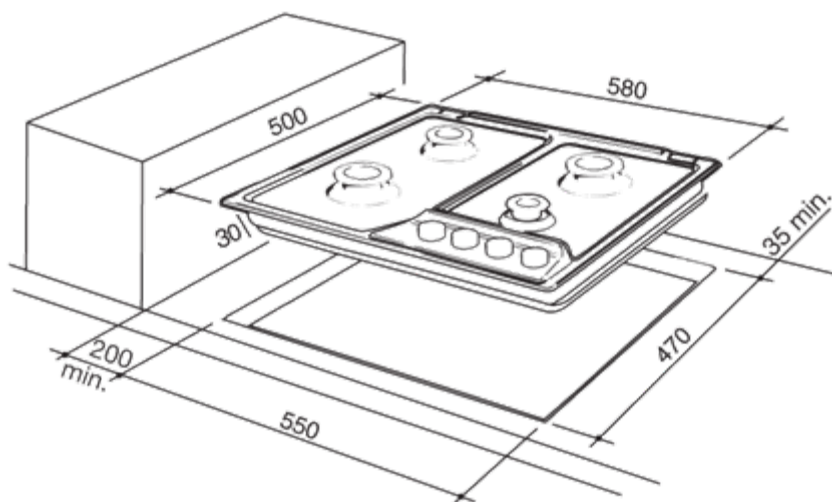

Optional Accessories

Griddle Plate (DGRIDDLE)

Who can resist a good looking Italian?

The product dimensions and specifications on this page apply to the specific product and model at the time of issue. These dimensions and specifications may change at any time. *Diagrams are a guide only. Final fittings should be made with actual product.