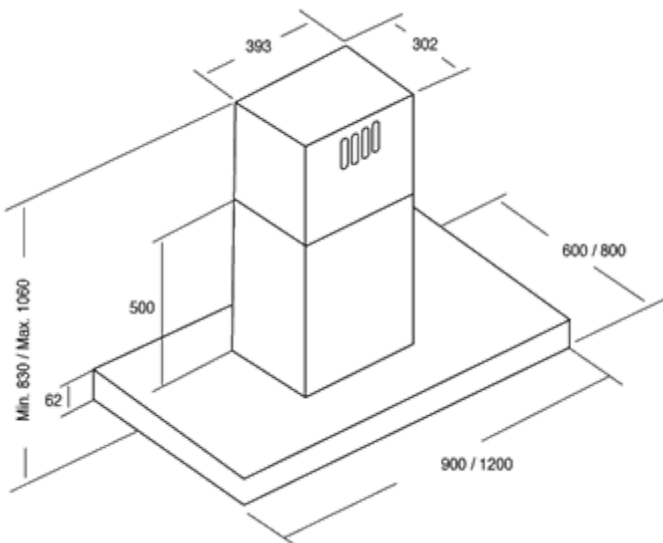

Optional Extras

- Carbon Filters
- 850mm extension flues (extends maximum rangehood by 300mm- FLU850VERNE)

The product dimensions and specifications on this page apply to the specific product and model at the time of issue. These dimensions and specifications may change at any time. *Diagrams are a guide only. Final fittings should be made with actual product.

Who can resist a good looking Italian?

in
om
: ret