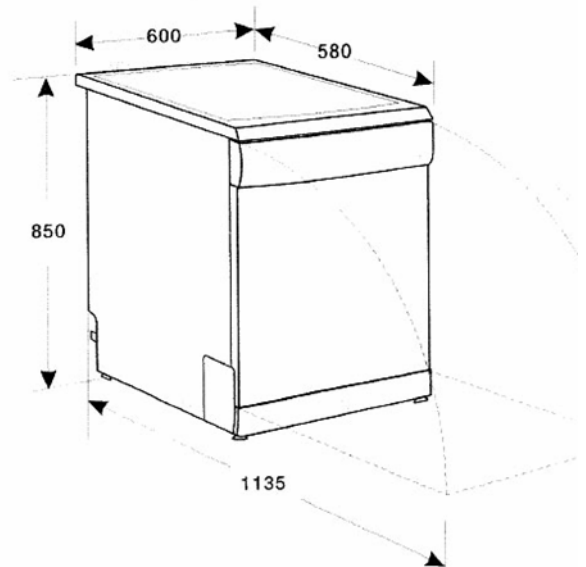

DISHWASHER

60cm

DW67S

HALF LOAD

There is a half load option for washing a small number of dishes on the top basket, it provides significant energy and water savings. This can be used with any other wash program

DW67S – 60cm Dishwasher

- Twelve setting capacity
- Detailed electronic display
- Seven wash programs including 1/2 load wash (top basket) available on all wash programs
- Three temperature settings: 45°/ 60°/ 70°
- Concealed element to ensure food remains or other items do not bake onto the exposed element
- Easy lift fully loaded adjustable top rack, easily holds different sized dishes
- Up to 24 hour delayed start
- Time remaining indicator
- Triple filtration
- Drop down bottom rack compartment accommodates a variety of dish sizes including pots and pans
- Slimline control panel colour matched to stainless steel door