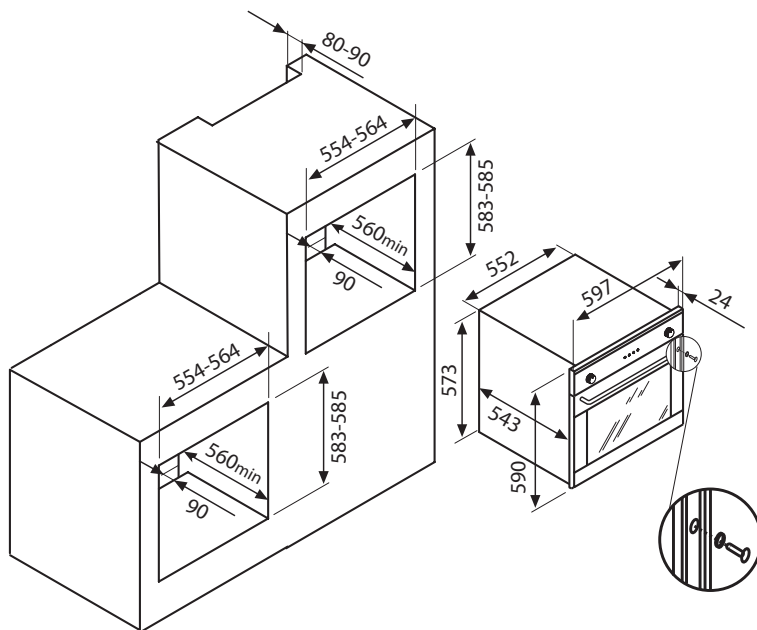

TECHNICAL:

Only requires a 10 amp connection
 Maximum electrical consumption 2318W

INCLUDED:

2 wire racks
 Grill tray with rack
 Removable oven side racks

2 Year warranty

Made in Italy by Glem Gas.

Please note: