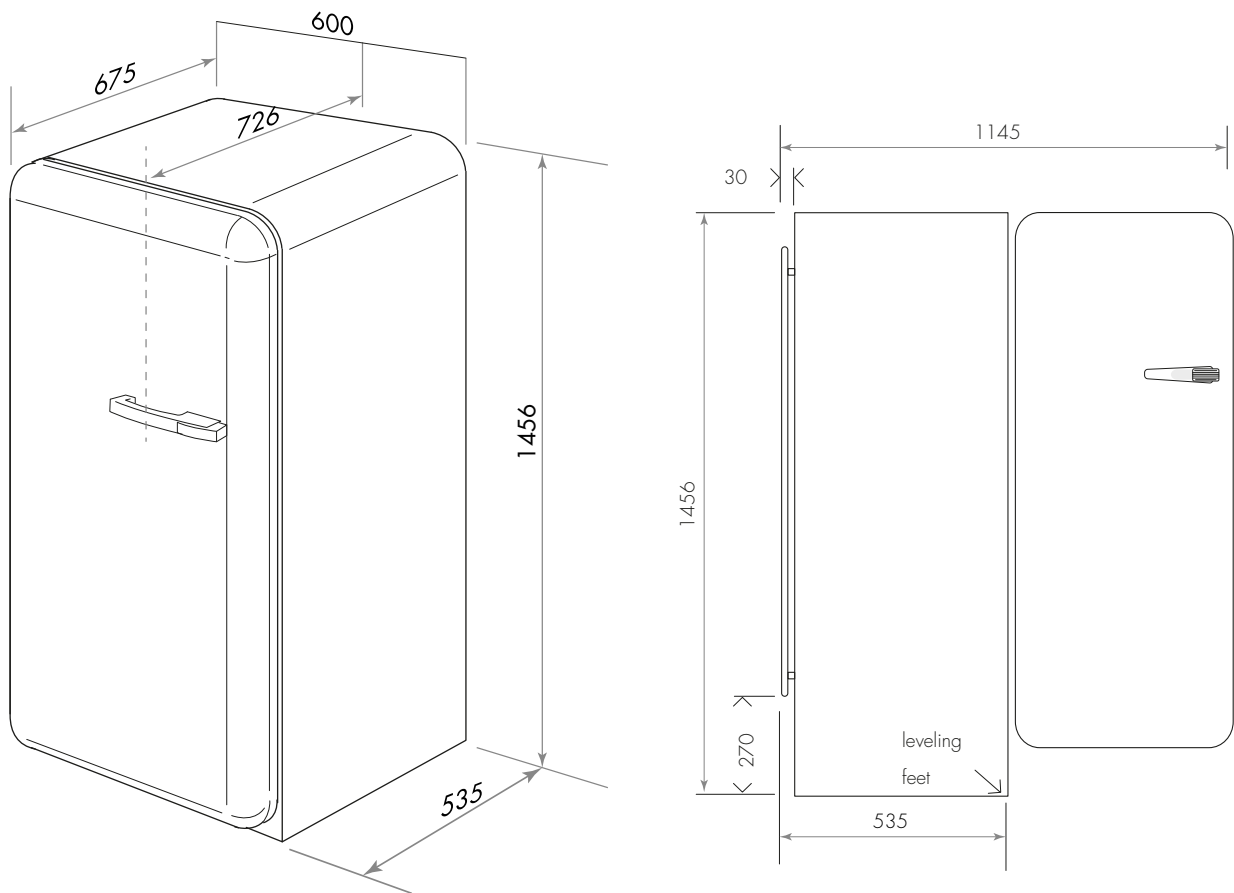

# FAB28

smeg retro-style refrigerator

FAB28B

FAB28ASL1

FAB28RS

FAB28W

size	1456mmH x 600mmW x 726mmD (includes handle)
capacity	refrigerator: 271 litres
defrost	refrigerator: automatic cyclic on refrigerator freezer: manual — retractable drip funnel
thermostat	adjustable
shelving	quickchill crystal glass
rating	tropical
refrigerant	R600a — 0.0350kg

## CUSTOMER ORDER

FAB28

smeg retro-style refrigerator

NB: these measurements are subject to change by the manufacturer, without notice

**PLEASE NOTE: drawings are not to scale. They are to assist only.**