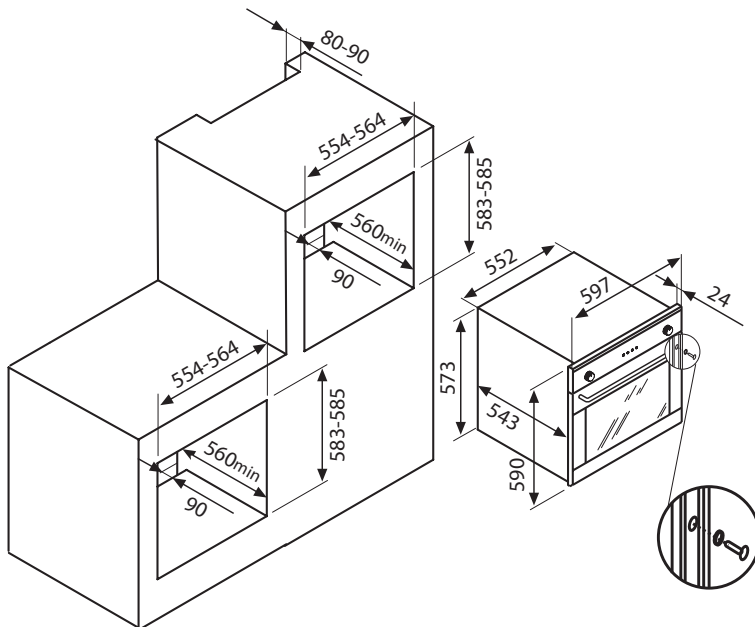

FEATURES:

- Full glass inner door
- Removable inner glass for cleaning
- Full width oven door handle
- Stainless steel outer door frame
- Closed door electric grill operation

TECHNICAL:

- Maximum electrical consumption 2868W
- 15 amp connection