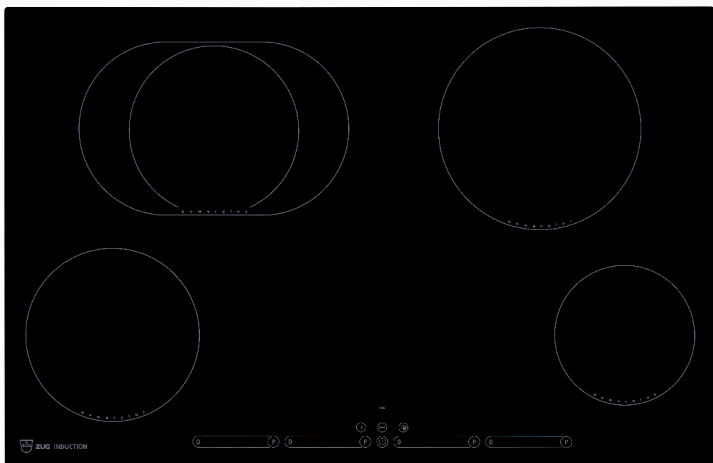

Datasheet GK46TIABS

Article number: 028360

Selected features

Frame: Flush-fitting

Top design: Black design

Also available with/as (*)

- Frame: Chrome standard frame, Bevelled edge

(*) Not all combinations are available. Ask your retailer for advice.