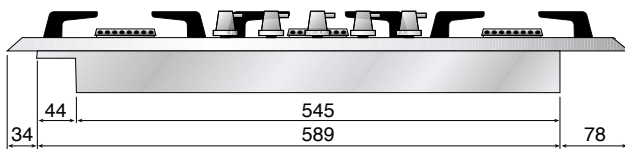

- Pictured:
- 700WMP Oven
 - H70SDVX Cooktop
 - E75G Slideout

70cm Side Wok Cooktop

H70SDVX

Model H70SDVX 70cm Side Wok Cooktop

- Large cooking surface with spacious burner layout
- Triple ring all purpose super wok burner
- Precision thermostat control
- Wok burner situated on left centre of cook-top
- 75% hand built, AS304 stainless steel construction
- One touch automatic electronic ignition
- Cast iron heavy duty trivets and burner caps finished in matt black
- All gas burners fitted with flame failure cut out safety devices
- Easy clean removable trivets and burners
- Dual control wok burner
- Plug in 10 AMP power supply
- Easy in-bench serviceability
- Colours: Stainless Steel
- Dual control wok burner for low temperature cooking and simmering