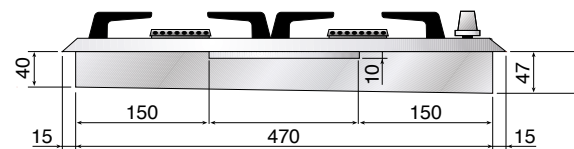

- Pictured:
- 700WMP Oven
 - H70SDVX Cooktop
 - E75G Slideout

70cm Side Wok Cooktop

H70SDVX

Model H70SDVX 70cm Side Wok Cooktop

- Large cooking surface with spacious burner layout
- Triple ring all purpose super wok burner
- Precision thermostat control
- Wok burner situated on left centre of cook-top
- 75% hand built, AS304 stainless steel construction
- One touch automatic electronic ignition
- Cast iron heavy duty trivets and burner caps finished in matt black
- All gas burners fitted with flame failure cut out safety devices
- Easy clean removable trivets and burners
- Dual control wok burner
- Plug in 10 AMP power supply
- Easy in-bench serviceability
- Colours: Stainless Steel
- Dual control wok burner for low temperature cooking and simmering