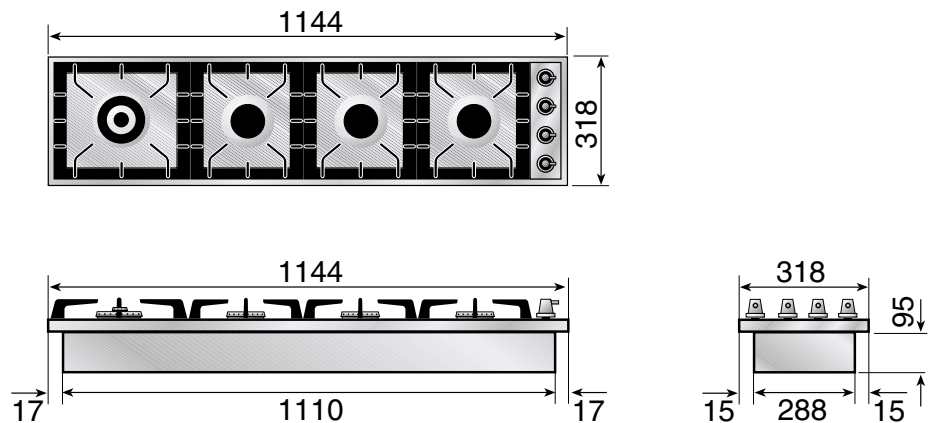

120cm Flushline Cooktop

HP123OD

Model HP123OD 120cm Flushline Cooktop

- Large cooking surface with spacious burner layout
- Triple ring all purpose super wok burner
- New style Elongated design cooktop
- Precision burner controls each with position accurate thermostat control
- AS304 stainless steel construction
- 75% hand built
- One touch automatic electronic ignition
- Right sided control panel
- Cast iron trivets and burner caps finished in matt black
- All gas burners fitted with flame failure cut out safety devices
- Deep recessed spill trays
- Easy clean removable trivets and burners
- Easy clean single piece sealed hob
- Available in stainless steel only
- Plug in 10 AMP power supply
- Easy in-bench serviceability
- Dual control wok burner, great for low temperature cooking and simmering