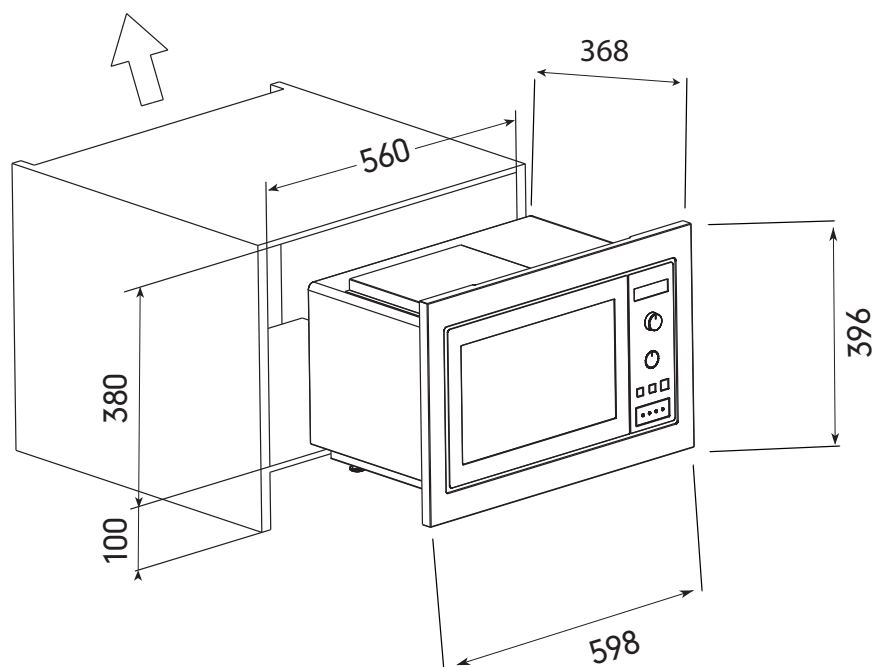

Built-in Microwave IV600BIM

Perfect partners, our stainless steel microwave is designed to match perfectly with your choice of ILVE oven. Simple to use and made of the finest materials, with stainless steel used internally, this microwave is easily cleaned and maintained. Because microwave oven units are usually fitted to supplement the built in oven, it is especially important that they match in design and colour. ILVE appliances are renowned for forming a perfectly integrated family of built in appliances. That's why this microwave comes with an integrated trim kit to build in with your choice of ILVE oven.

Built-in Microwave IV600BIM

Model IV600BIM

- Made and purpose built to suit all ILVE ovens
- Defrost function
- Child lock
- 1000W Grill
- Input power - 1300W and Output power - 800W
- 11 Electronic programmable auto cook presets
- 25 litre internal volume
- 3 COMBI heat and grill options
- Separate grill and browning function
- 6 power levels
- Stainless Steel exterior and interior
- Digital Display
- Matching stainless steel trimkit attached to the microwave