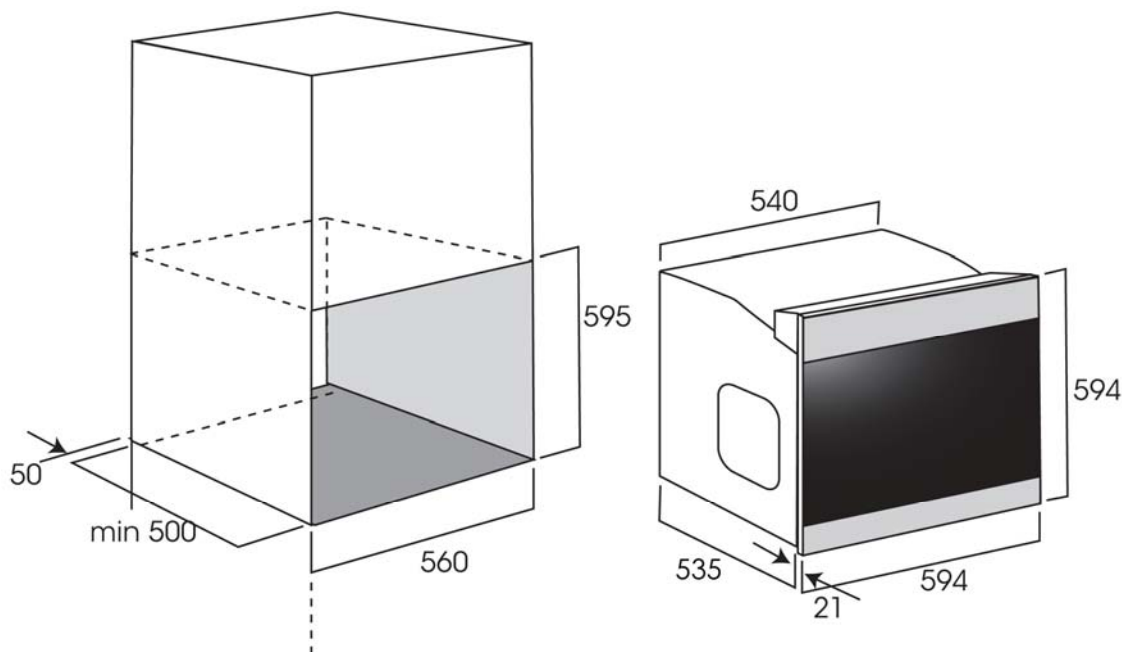

Technical Specifications

PLEASE NOTE

A dedicated 15amp wall socket is required for the direct plugging of oven.

Drawings are not to scale – they are to assist only.

product details		functions	
finish	black glass with stainless steel	number of functions	5
capacity	58 litres net	oven light	yes
installation	built-in, underbench or wallmount	fan forced	yes
overall dimensions H x W x D	594 x 594 x 535	fan grill	yes
weight	29kg (packaged)	static grill	yes
		half static grill	-
		upper & lower element (convection)	-
		fan assist	-
		bottom element	-
		bottom element & fan (bakers)	-
		bottom element & grill	-
		top element	-
		defrost	yes
		clean	-
		boost	-
features		connection	
controls	3 control knobs	power requirements	240V, 50Hz, 9 amps
temperature	50-250°C	power plug & cable	1.85m, 15 amps
timer	manual		
timer function	semi automatic, 2hr countdown	warranty	
door	2 layer glass, cool door, removable	parts and labour	24 months
cavity	smooth black cavity, roof liner		
shelving	wire racks with 5 shelf heights		
safety	cooling fan		
accessories			
chrome wire shelves	2		
baking tray	yes		
grill insert	yes		
grill handle (wide grip)	yes		