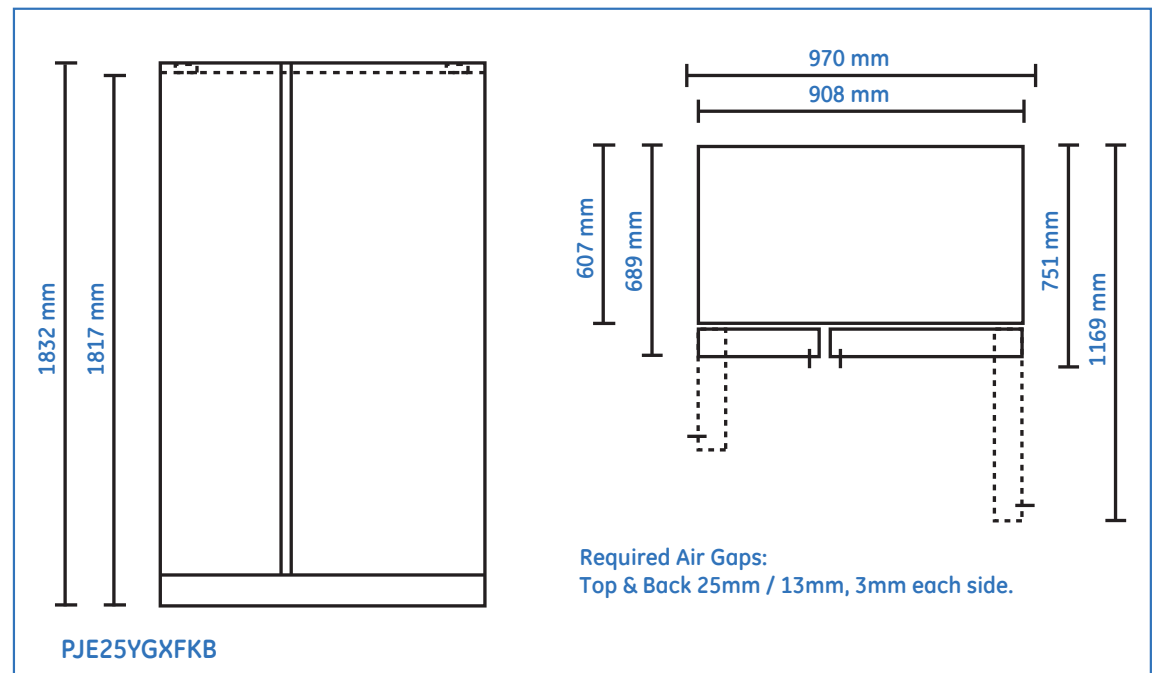

Energy consumption: 779kW

Product weight (kg): 177

Dimensions (mm):

1832 - height to top of hinge

751 - depth including door handles

607 - depth of case without door

908 - width

GE imagination at work