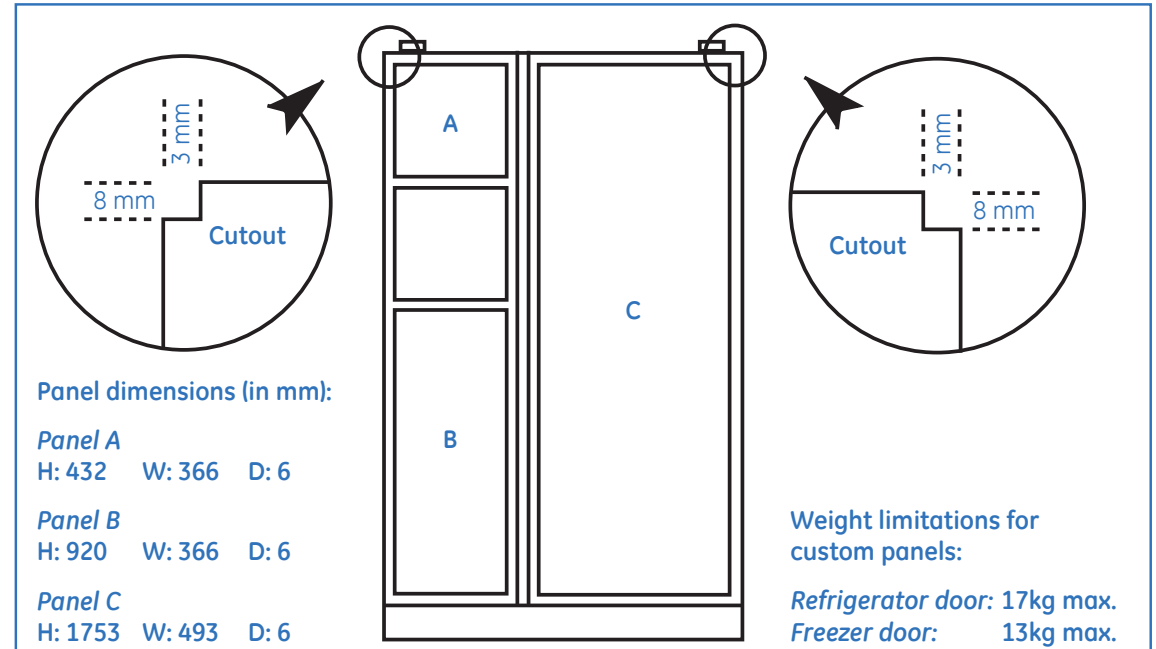

Energy consumption: 779kW

Product weight (kg): 177

Dimensions (mm):

1832 - height to top of hinge

751 - depth including door handles

607 - depth of case without door

908 - width

GE imagination at work