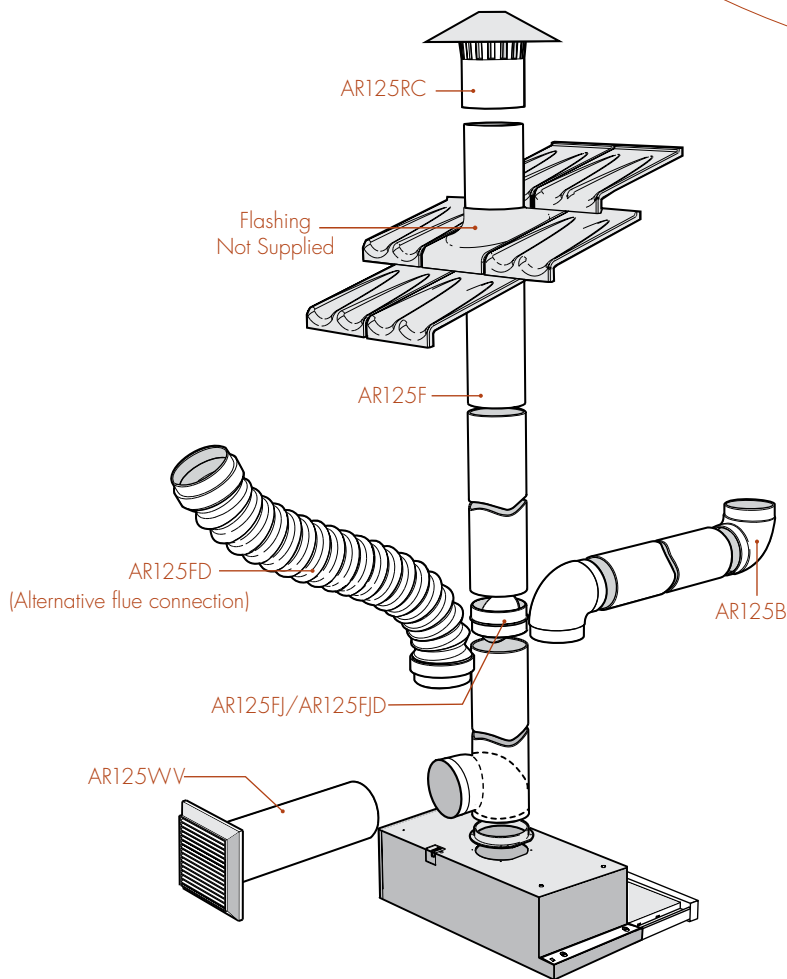

installation guide

chef 900mm slideout rangehoods

models: REHR9S, REHR9W, RRE934W, RRE934S

slideout rangehood dimensions

slideout rangehood fixing distance

Minimum distance of hood above hob

slideout rangehood exhaust options

All measurements in millimetres.

Current as at Dec 2006.

© 2006 Electrolux Home Products Pty Ltd. CDIMSJDRH900MM

ducting accessories

chef 900mm slideout rangehoods

models: REHR9S, REHR9W, RRE934W, RRE934S

slideout rangehood ducting accessories

part numbers

description

part numbers	description
AR125RC	roof cowl
AR125B	90° bend
AR125F	flue 1200mm long
AR125FD	flexible duct - 1 metre long when expanded
AR125WV	wall vent kit
AR125FJ	flue joiner without damper
AR125FJD	flue joiner with damper
ARCFD (not illustrated)	replacement carbon filters