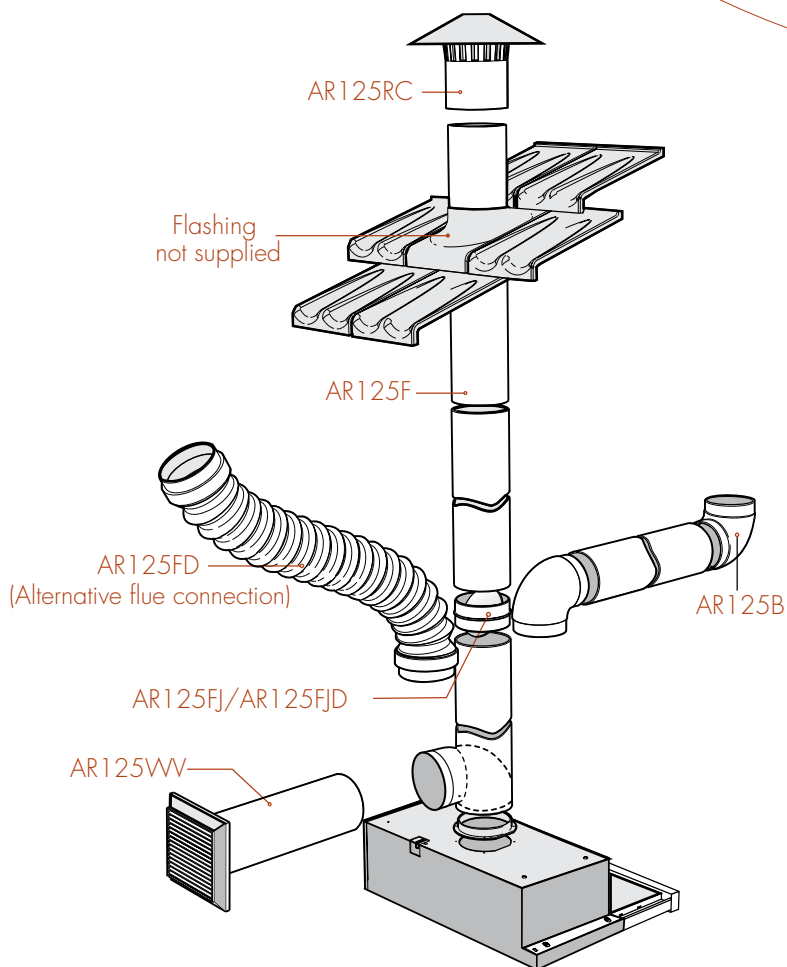

All measurements in millimetres.

Current as at Dec 2006.

© 2006 Electrolux Home Products Pty Ltd. ERANIDSLIDE90/70 05/06

ducting accessories

chef slideout rangehoods

models: RRE635W, RRE635S

slideout rangehood ducting accessories

part numbers

description

part numbers	description
AR125RC	roof cowl
AR125B	90° bend
AR125F	flue 1200mm long
AR125FD	flexible duct – 1 metre long when expanded
AR125WV	wall vent kit
AR125FJ	flue joiner without damper
AR125FJD	flue joiner with damper
ARCFD (not illustrated)	replacement carbon filters