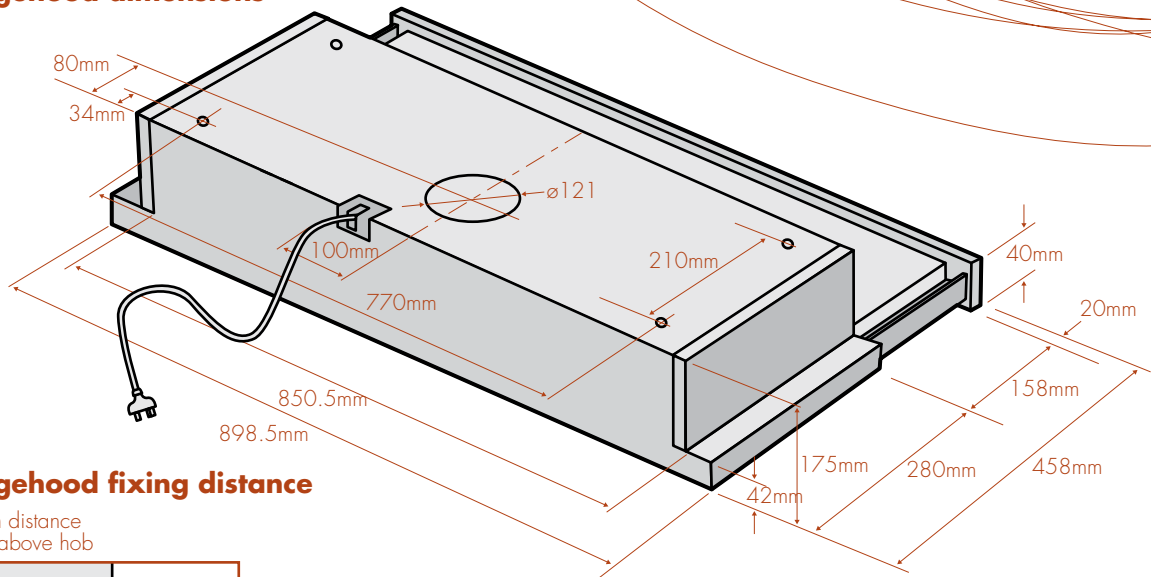

part numbers

description

part numbers	description
AR125RC	roof cowl
AR125B	90° bend
AR125F	flue 1200mm long
AR125FD	flexible duct – 1 metre long when expanded
AR125WV	wall vent kit
AR125FJ	flue joiner without damper
AR125FJD	flue joiner with damper
ARCFD (not illustrated)	replacement carbon filters

installation guide

chef 900mm slideout rangehoods

models: REHR9S, REHR9W, RRE934W, RRE934S

slideout rangehood dimensions

slideout rangehood fixing distance

Minimum distance of hood above hob

slideout rangehood exhaust options