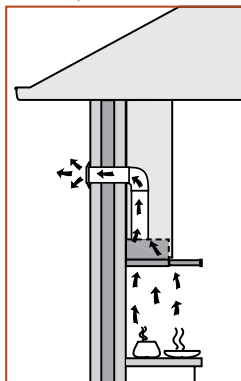

installation guide

chef slideout rangehoods

models: RRE635W, RRE635S

slideout rangehood dimensions

slideout rangehood fixing distance

Minimum distance of hood above hob

slideout rangehood exhaust options

Rear Exhaust to atmosphere