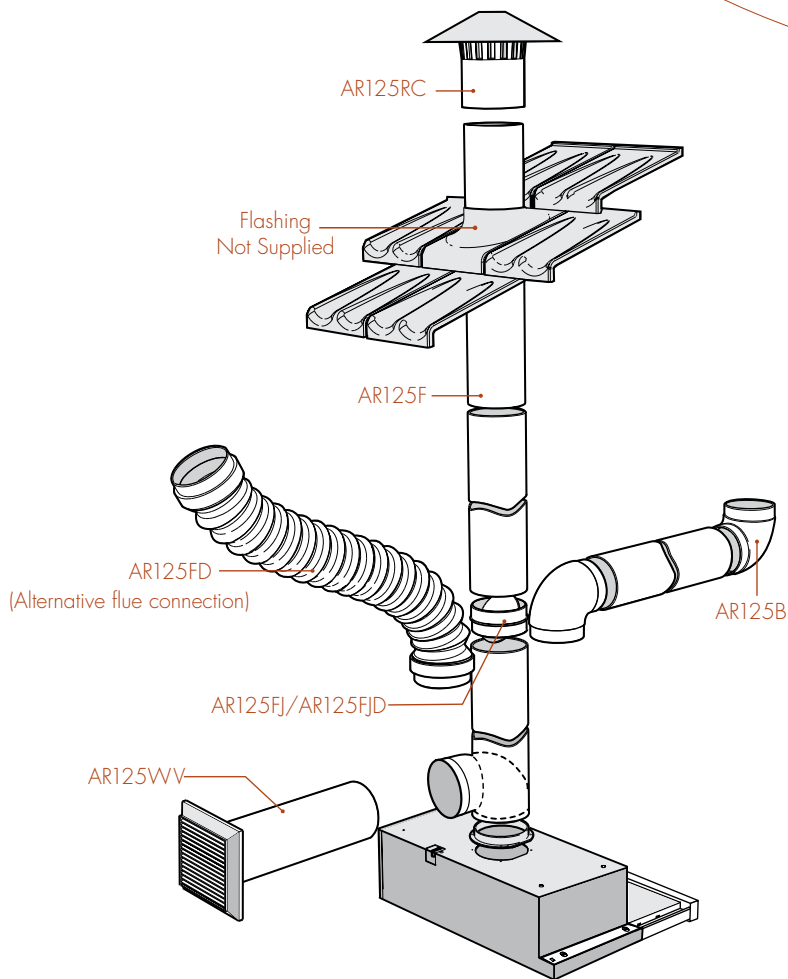

slideout rangehood fixing distance

Minimum distance of hood above hob

slideout rangehood exhaust options

Rear Exhaust to atmosphere

Top Exhaust to atmosphere

Side Exhaust to atmosphere

Top Recirculating Exhaust*

ducting accessories

chef 600mm slideout rangehoods

models: REHR6S, REHR6W, RRE634W, RRE634S

slideout rangehood ducting accessories

part numbers

description

AR125RC	roof cowl
AR125B	90° bend
AR125F	flue 1200mm long
AR125FD	flexible duct - 1 metre long when expanded
AR125VW	wall vent kit
AR125FJ	flue joiner without damper
AR125FJD	flue joiner with damper
ARCFD (not illustrated)	replacement carbon filters