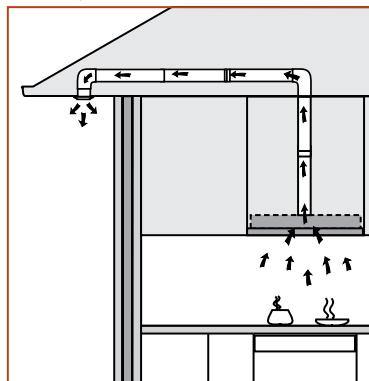

Front Recirculating Exhaust*†