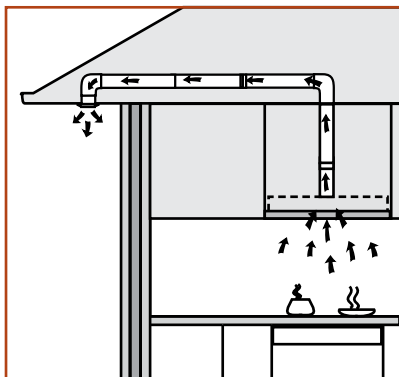

Top Recirculating Exhaust*