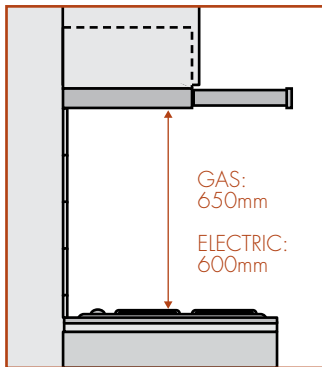

installation guide

chef 900mm slideout rangehoods

models: REHR9S, REHR9W, RRE934W, RRE934S

slideout rangehood dimensions

slideout rangehood fixing distance

Minimum distance of hood above hob

slideout rangehood exhaust options