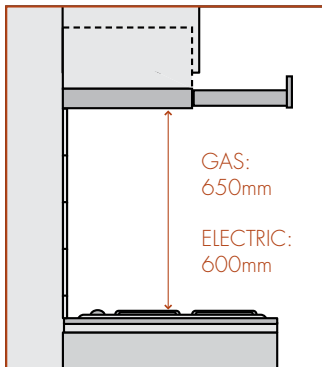

installation guide

chef slideout rangehoods

models: RRE635W, RRE635S

slideout rangehood dimensions

slideout rangehood fixing distance

Minimum distance of hood above hob

slideout rangehood exhaust options

Rear Exhaust to atmosphere