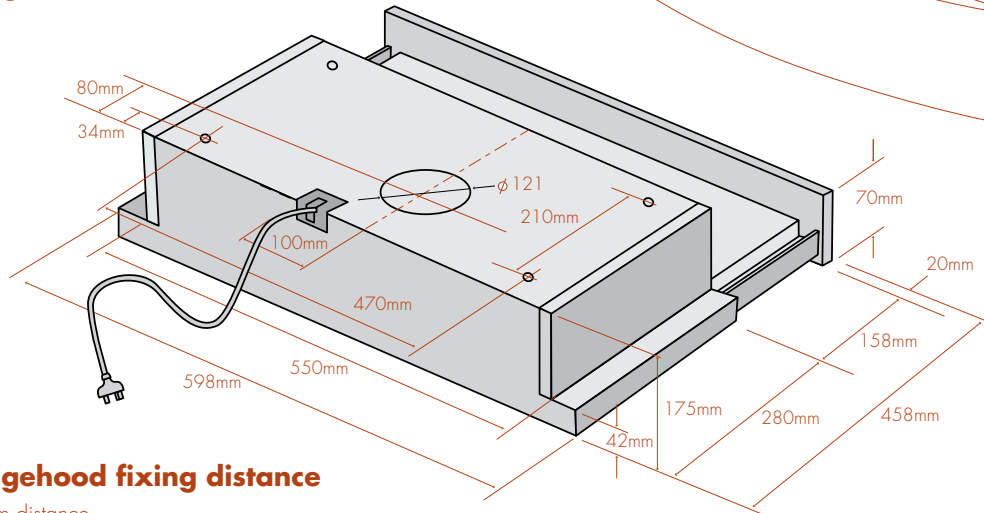

installation guide

chef slideout rangehoods

models: RRE635W, RRE635S

slideout rangehood dimensions

slideout rangehood fixing distance

Minimum distance of hood above hob