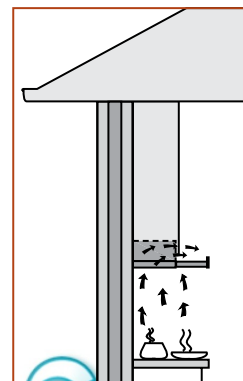

* In recirculating mode you must use carbon filters to eliminate cooking smells. (Model No. ARCFD)
† RRE635 models are supplied with carbon filters and 70mm fascia.

All measurements in millimetres.

Current as at Dec 2006.

© 2006 Electrolux Home Products Pty Ltd. ERANIDSLIDE90/70 05/06