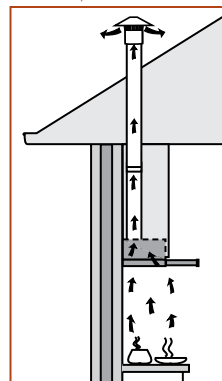

Side Exhaust to atmosphere