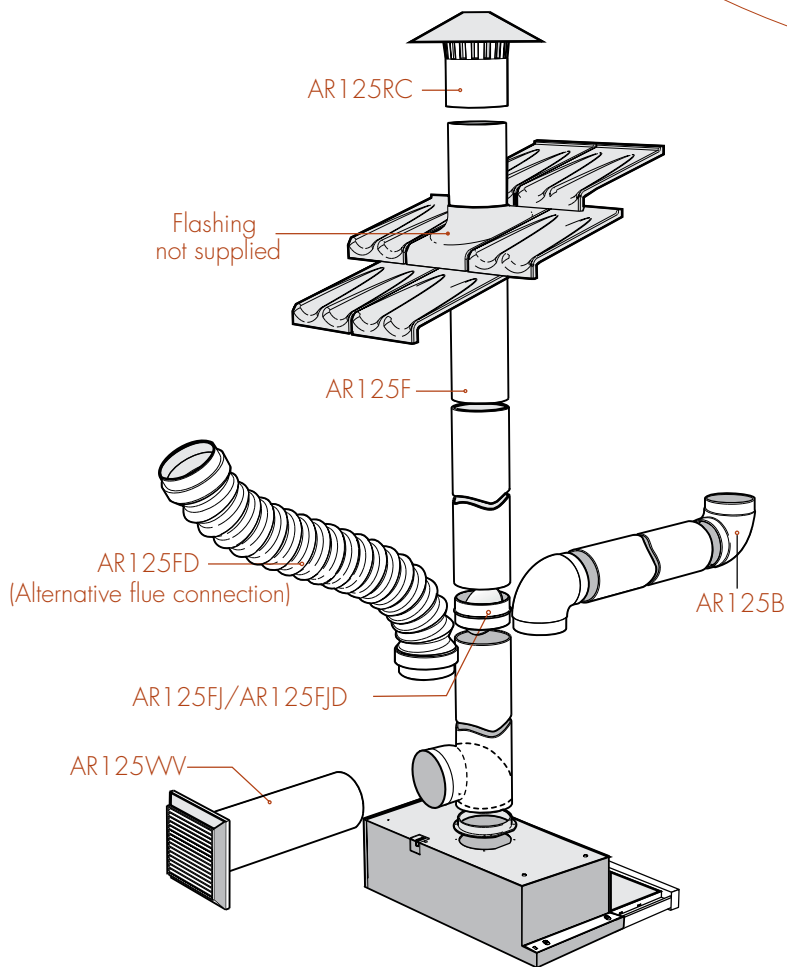

installation guide

chef slideout rangehoods

models: RRE635W, RRE635S

slideout rangehood dimensions

slideout rangehood fixing distance

Minimum distance
of hood above hob

slideout rangehood exhaust options

Rear Exhaust
to atmosphere

ducting accessories

chef slideout rangehoods

models: RRE635W, RRE635S

slideout rangehood ducting accessories

part numbers

description

AR125RC	roof cowl
AR125B	90° bend
AR125F	flue 1200mm long
AR125FD	flexible duct – 1 metre long when expanded
AR125WV	wall vent kit
AR125FJ	flue joiner without damper
AR125FJD	flue joiner with damper
ARCFD (not illustrated)	replacement carbon filters

installation guide

chef 900mm slideout rangehoods

models: REHR9S, REHR9W, RRE934W, RRE934S

slideout rangehood dimensions

slideout rangehood fixing distance

Minimum distance of hood above hob

slideout rangehood exhaust options