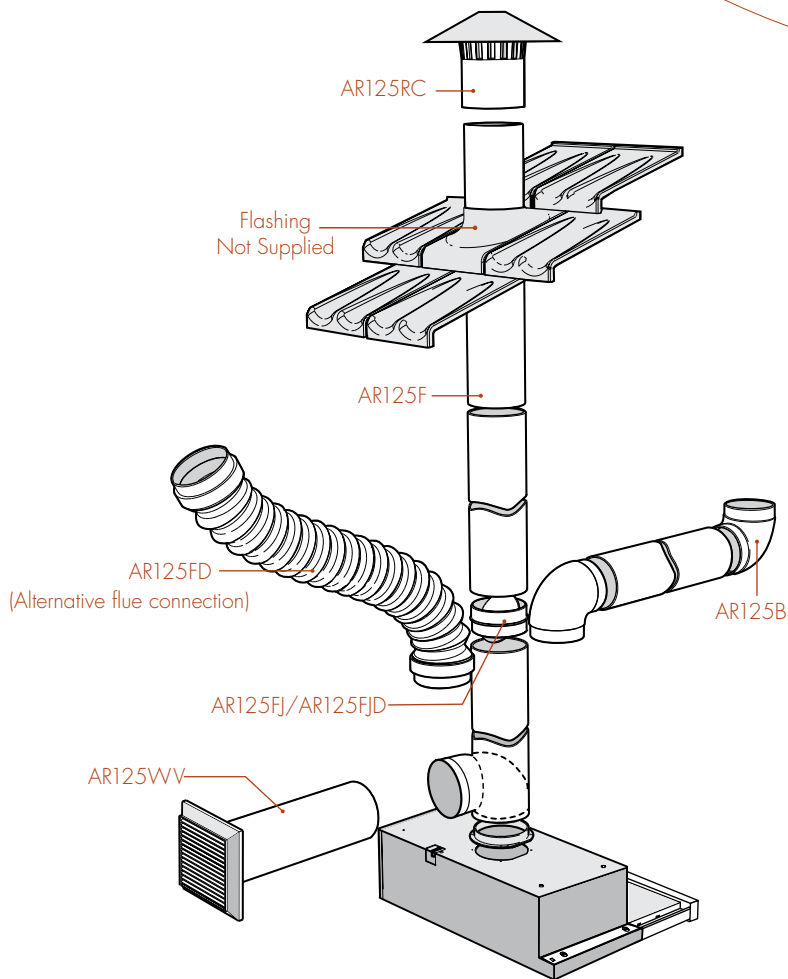

slideout rangehood fixing distance

Minimum distance of hood above hob

slideout rangehood exhaust options

Rear Exhaust to atmosphere

Top Exhaust to atmosphere

Side Exhaust to atmosphere

Top Recirculating Exhaust*

ducting accessories

chef 600mm slideout rangehoods

models: REHR6S, REHR6W, RRE634W, RRE634S

slideout rangehood ducting accessories

part numbers

description

part numbers	description
AR125RC	roof cowl
AR125B	90° bend
AR125F	flue 1200mm long
AR125FD	flexible duct - 1 metre long when expanded
AR125VW	wall vent kit
AR125FJ	flue joiner without damper
AR125FJD	flue joiner with damper
ARCFD (not illustrated)	replacement carbon filters