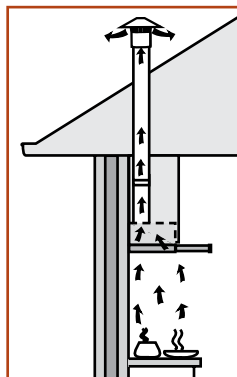

Side Exhaust to atmosphere