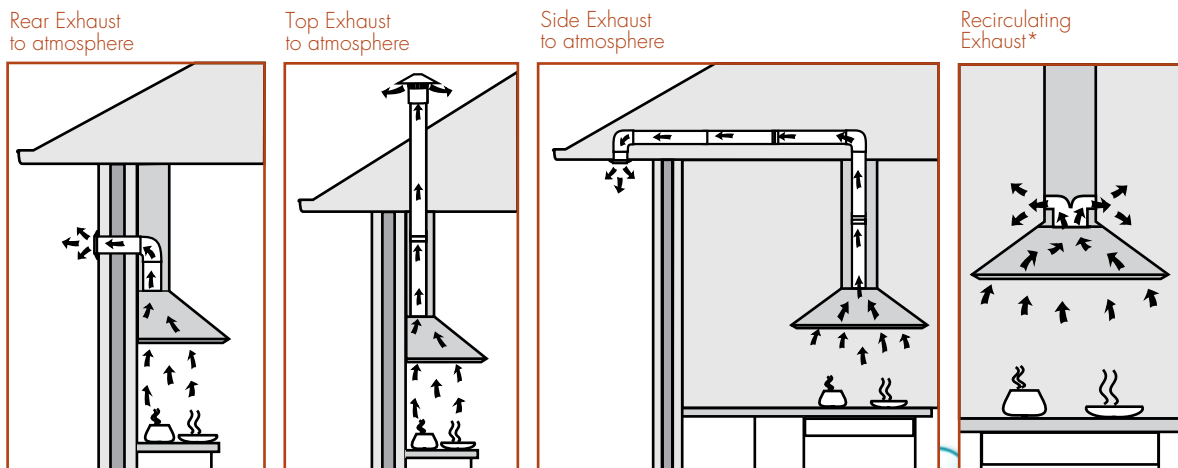

canopy rangehood exhaust options

*In recirculating mode you must use a recirculating kit which includes carbon filters to eliminate cooking smells (model no. AR500RK).

ducting accessories

chef canopy rangehoods