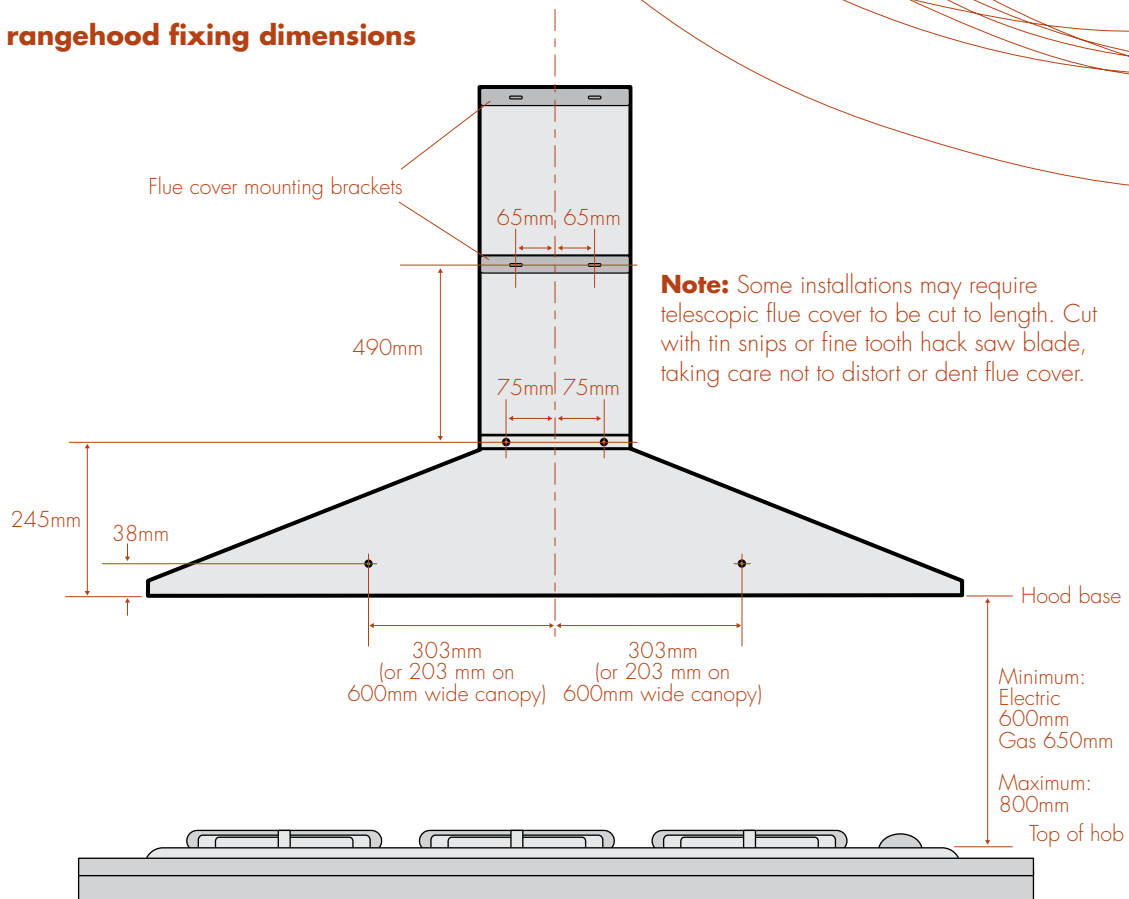

installation guide

chef canopy rangehoods

models: CS601S, CS901S, RCD690S, RCD990S

canopy rangehood dimensions

*1100mm extension flue cover is available if required where high ceilings are present (model no. ARF500FS).

All measurements in millimetres.

Current as at Dec 2006.

© 2006 Electrolux Home Products Pty Ltd. CDIMCANRH

installation guide

chef canopy rangehoods

models: CS601S, CS901S, RCD690S, RCD990S

canopy rangehood fixing dimensions