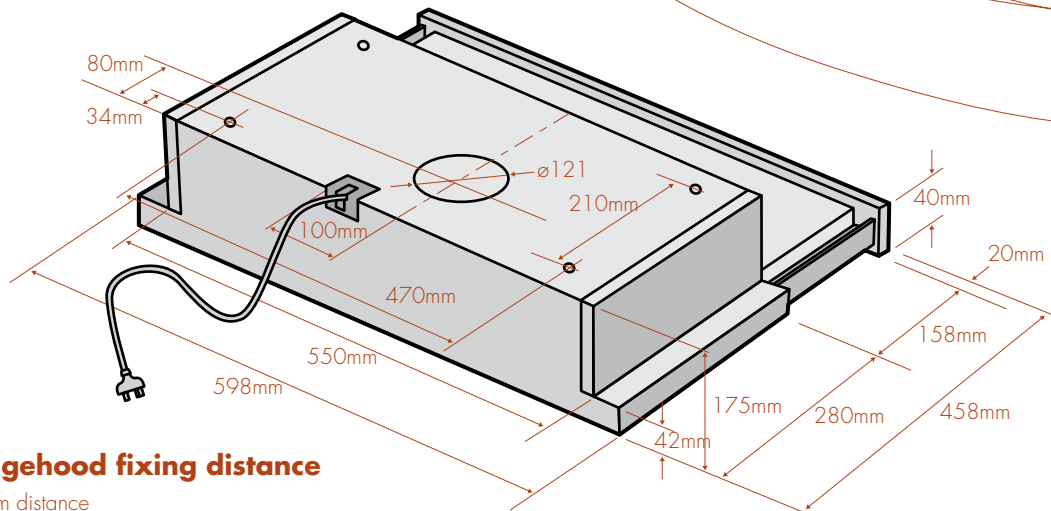

All measurements in millimetres.

Current as at Dec 2006.

© 2006 Electrolux Home Products Pty Ltd. CDIMFIXRH

installation guide

chef 600mm slideout rangehoods

models: REHR6S, REHR6W, RRE634W, RRE634S

slideout rangehood dimensions