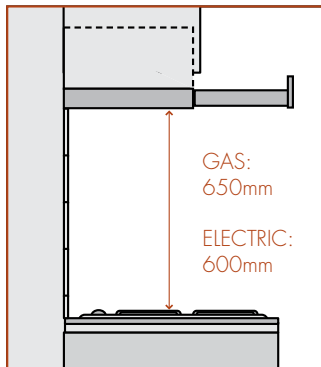

installation guide

chef slideout rangehoods

models: RRE635W, RRE635S

slideout rangehood dimensions

slideout rangehood fixing distance

Minimum distance
of hood above hob

slideout rangehood exhaust options

Rear Exhaust
to atmosphere