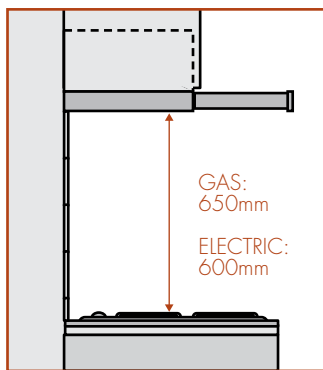

installation guide

chef 900mm slideout rangehoods

models: REHR9S, REHR9W, RRE934W, RRE934S

slideout rangehood dimensions

slideout rangehood fixing distance

Minimum distance of hood above hob

slideout rangehood exhaust options