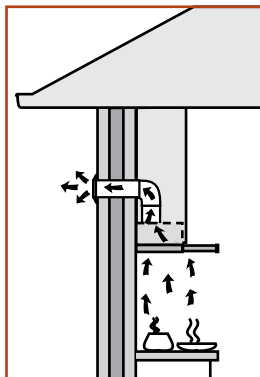

All measurements in millimetres.

Current as at Dec 2006.

© 2006 Electrolux Home Products Pty Ltd. CDIMFIXRH

installation guide

chef 600mm slideout rangehoods

models: REHR6S, REHR6W, RRE634W, RRE634S

slideout rangehood dimensions

slideout rangehood fixing distance

Minimum distance of hood above hob

slideout rangehood exhaust options

Rear Exhaust to atmosphere

Top Exhaust to atmosphere

Side Exhaust to atmosphere

Top Recirculating Exhaust*