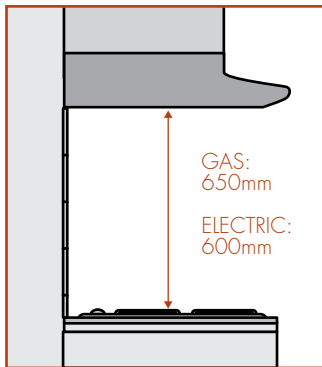

installation guide

chef fixed rangehoods

models: RFD602W, RFD602S, RFD902W, RFD902S

fixed rangehood dimensions

fixed rangehood fixing distance

Minimum distance of hood above hob

fixed rangehood exhaust options

Rear Exhaust to atmosphere

Top Exhaust to atmosphere

Side Exhaust to atmosphere

Front Recirculating Exhaust*

*In recirculating mode you must use a recirculating kit which includes carbon filters to eliminate cooking smells (model no. ARCFD).

All measurements in millimetres.

Current as at Dec 2006.

© 2006 Electrolux Home Products Pty Ltd. CDIMFIXRH