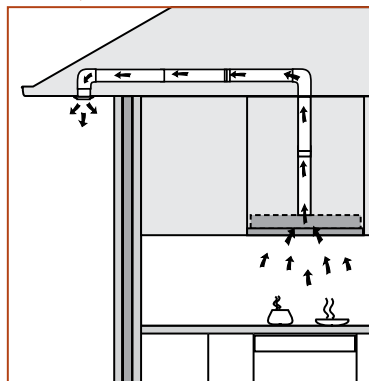

Front Recirculating
Exhaust*†