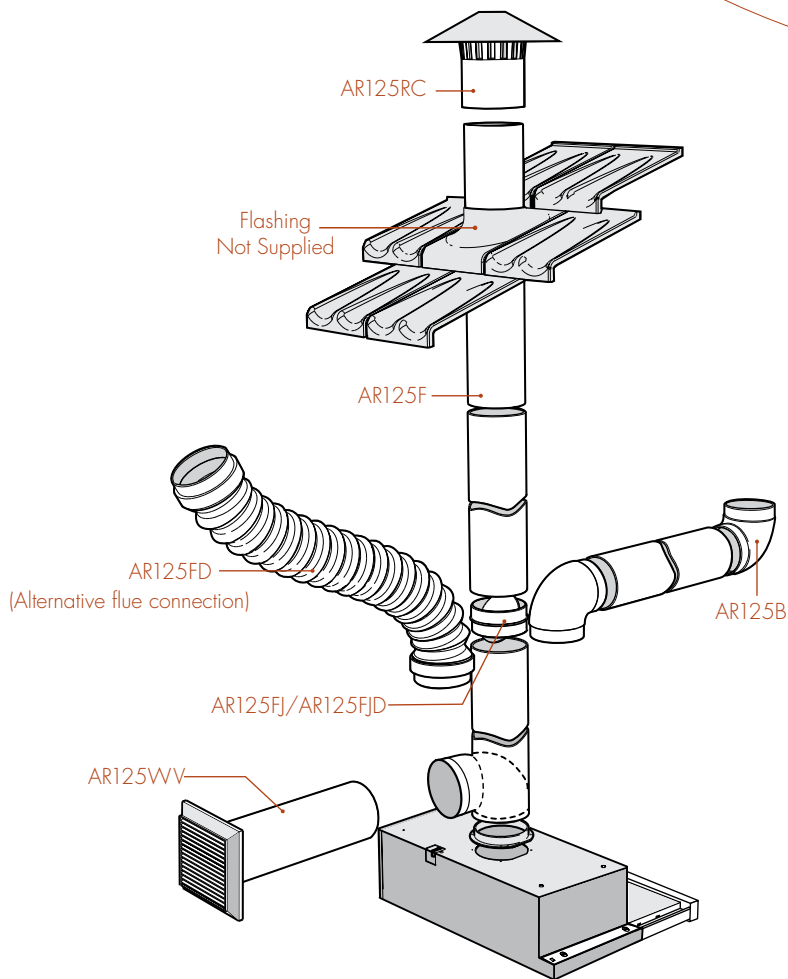

installation guide

chef 900mm slideout rangehoods

models: REHR9S, REHR9W, RRE934W, RRE934S

slideout rangehood dimensions

slideout rangehood fixing distance

Minimum distance of hood above hob

slideout rangehood exhaust options

All measurements in millimetres.

Current as at Dec 2006.

© 2006 Electrolux Home Products Pty Ltd. CDIMSJDRH900MM

ducting accessories

chef 900mm slideout rangehoods

models: REHR9S, REHR9W, RRE934W, RRE934S

slideout rangehood ducting accessories

part numbers

description

part numbers	description
AR125RC	roof cowl
AR125B	90° bend
AR125F	flue 1200mm long
AR125FD	flexible duct - 1 metre long when expanded
AR125VW	wall vent kit
AR125FJ	flue joiner without damper
AR125FJD	flue joiner with damper
ARCFD (not illustrated)	replacement carbon filters