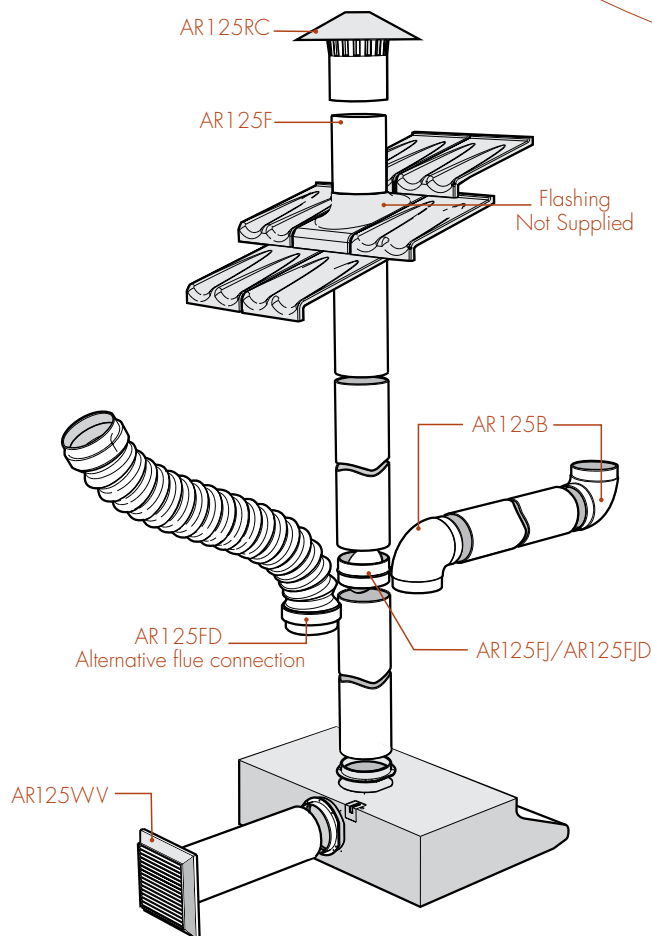

ducting accessories

chef fixed rangehoods

models: RFD602W, RFD602S, RFD902W, RFD902S

fixed rangehood ducting accessories

part numbers	description
AR125RC	roof cowl
AR125B	90° bend
AR125F	flue 1200mm long
AR125FD	flexible duct – 1 metre long when expanded
AR125WV	wall vent kit
AR125FJ	flue joiner without damper
AR125FJD	flue joiner with damper
ARCFD (not illustrated)	replacement carbon filters