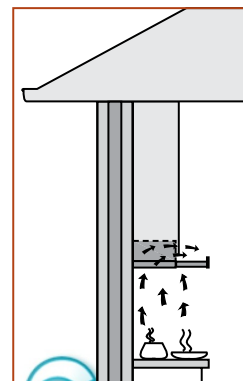

* In recirculating mode you must use carbon filters to eliminate cooking smells. (Model No. ARCFD)
† RRE635 models are supplied with carbon filters and 70mm fascia.