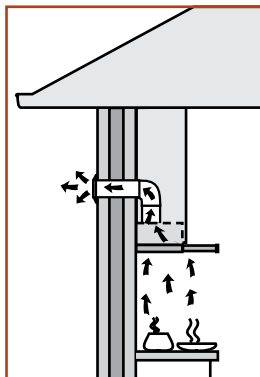

slideout rangehood exhaust options

Rear Exhaust to atmosphere

Top Exhaust to atmosphere