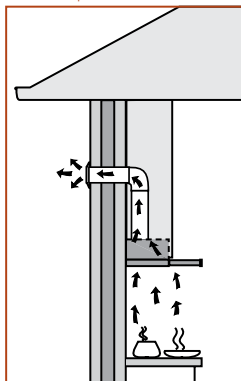

installation guide

chef slideout rangehoods

models: RRE635W, RRE635S

slideout rangehood dimensions

slideout rangehood fixing distance

Minimum distance
of hood above hob

slideout rangehood exhaust options

Rear Exhaust
to atmosphere