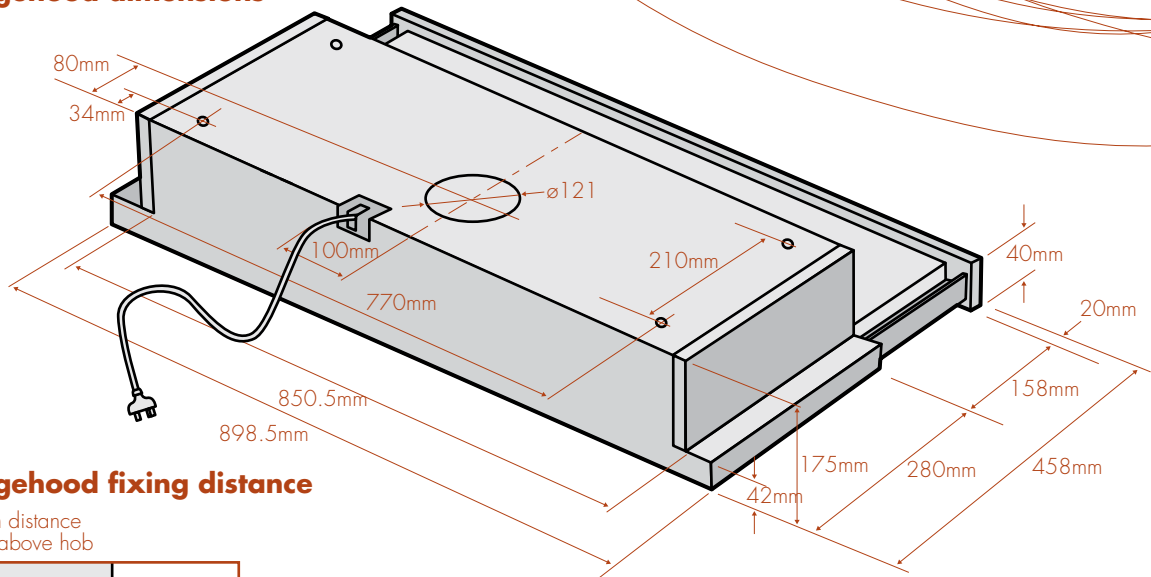

ducting accessories

chef slideout rangehoods

models: RRE635W, RRE635S

slideout rangehood ducting accessories

part numbers

description

AR125RC	roof cowl
AR125B	90° bend
AR125F	flue 1200mm long
AR125FD	flexible duct – 1 metre long when expanded
AR125WV	wall vent kit
AR125FJ	flue joiner without damper
AR125FJD	flue joiner with damper
ARCFD (not illustrated)	replacement carbon filters

installation guide

chef 900mm slideout rangehoods

models: REHR9S, REHR9W, RRE934W, RRE934S

slideout rangehood dimensions

slideout rangehood fixing distance

Minimum distance of hood above hob

slideout rangehood exhaust options