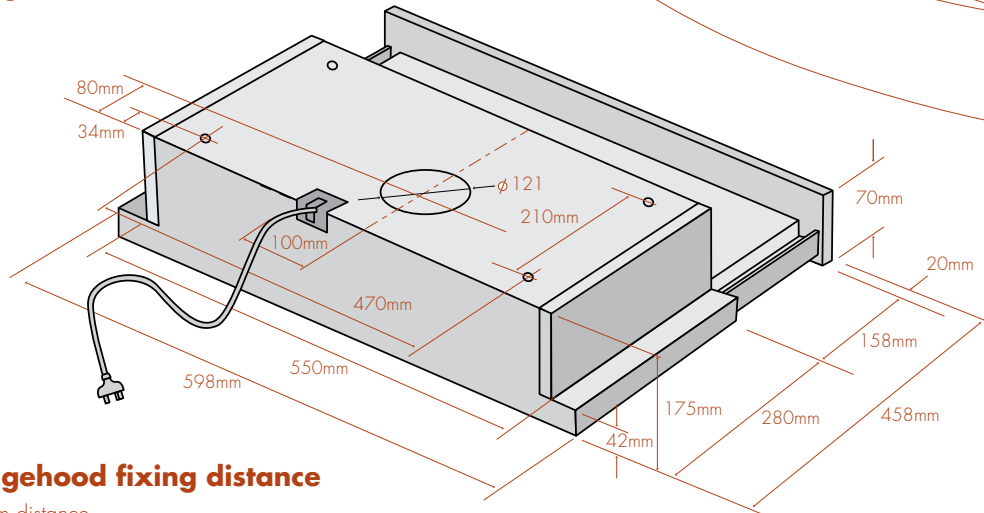

installation guide

chef slideout rangehoods

models: RRE635W, RRE635S

slideout rangehood dimensions

slideout rangehood fixing distance

Minimum distance
of hood above hob