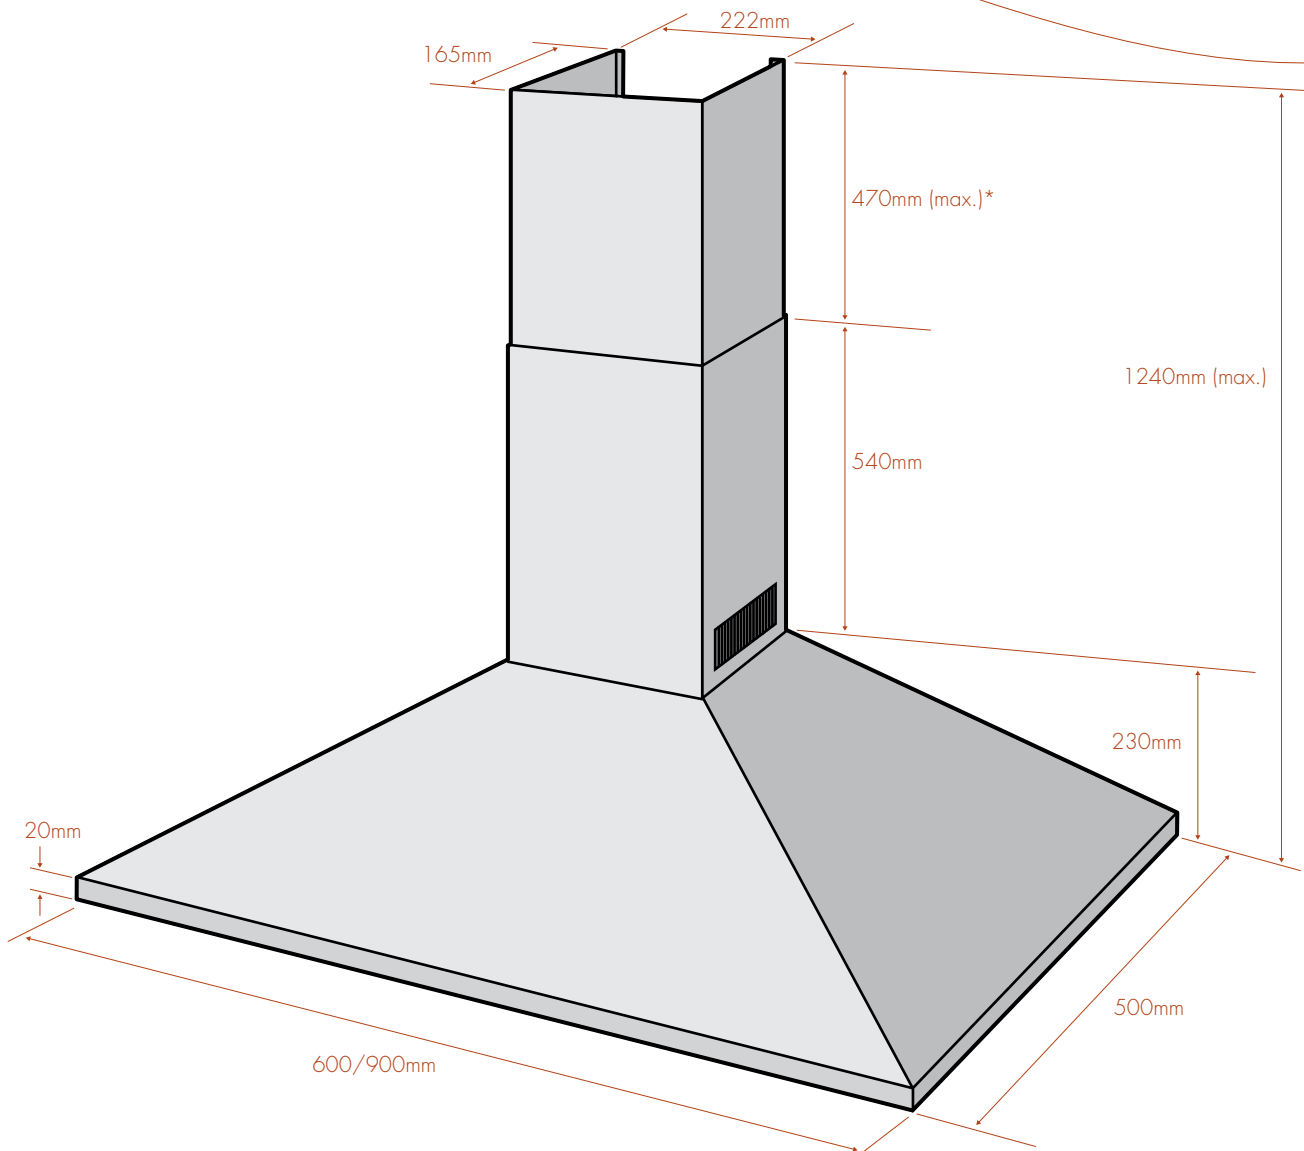

installation guide

chef canopy rangehoods

models: CS601S, CS901S, RCD690S, RCD990S

canopy rangehood dimensions

*1100mm extension flue cover is available if required where high ceilings are present (model no. ARF500FS).