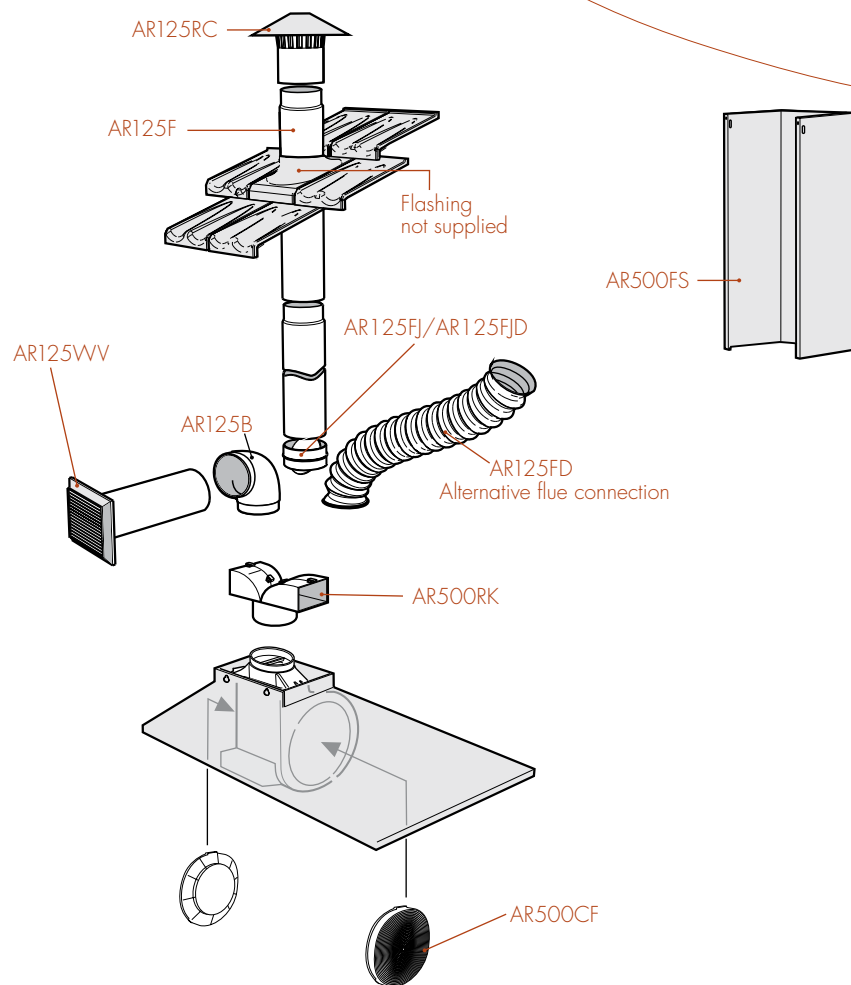

models: CS601S, CS901S, RCD690S, RCD990S

canopy rangehood ducting accessories

part numbers	description
AR125RC	roof cowl
AR125B	90° bend
AR125F	flue 1200mm long
AR125FD	flexible duct – 1 metre long when expanded
AR125VWV	wall vent kit
AR500FS	extra length flue cover 1100mm length brushed stainless steel
AR500RK	recirculating kit (includes AR500CF x 2)
AR500CF	replacement carbon filters
AR125FJ	flue joiner without damper
AR125FJD	flue joiner with damper