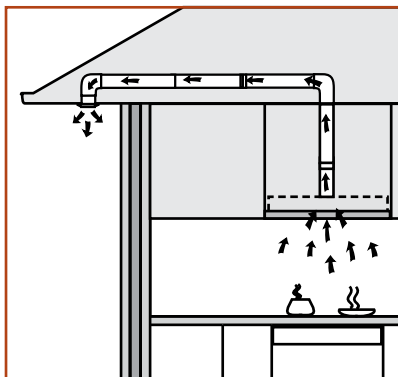

ducting accessories

chef slideout rangehoods

models: RRE635W, RRE635S

slideout rangehood ducting accessories

part numbers

description

AR125RC	roof cowl
AR125B	90° bend
AR125F	flue 1200mm long
AR125FD	flexible duct – 1 metre long when expanded
AR125WV	wall vent kit
AR125FJ	flue joiner without damper
AR125FJD	flue joiner with damper
ARCFD (not illustrated)	replacement carbon filters

installation guide

chef 900mm slideout rangehoods

models: REHR9S, REHR9W, RRE934W, RRE934S

slideout rangehood dimensions

slideout rangehood fixing distance

Minimum distance of hood above hob

slideout rangehood exhaust options

Rear Exhaust to atmosphere

Top Exhaust to atmosphere

Side Exhaust to atmosphere

Top Recirculating Exhaust*

* In recirculating mode you must use a recirculating kit which includes carbon filters to eliminate cooking smells (model no. ARCFD).