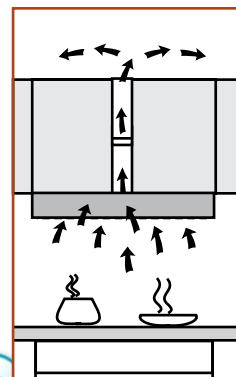

installation guide

chef 900mm slideout rangehoods

models: REHR9S, REHR9W, RRE934W, RRE934S

slideout rangehood dimensions

slideout rangehood fixing distance

Minimum distance of hood above hob

slideout rangehood exhaust options

Rear Exhaust to atmosphere

Top Exhaust to atmosphere

Side Exhaust to atmosphere

Top Recirculating Exhaust*

* In recirculating mode you must use a recirculating kit which includes carbon filters to eliminate cooking smells (model no. ARCFD).