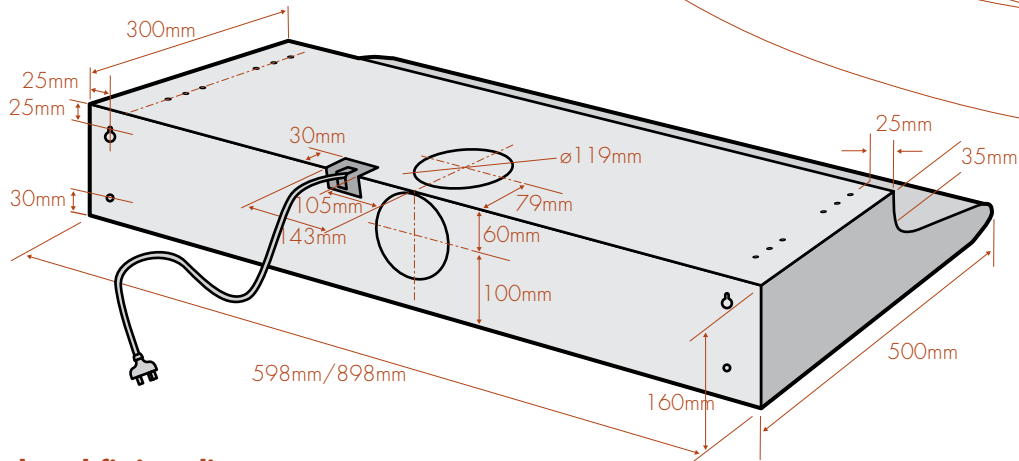

All measurements in millimetres.

Current as at Dec 2006.

© 2006 Electrolux Home Products Pty Ltd. CDIMCANRH

installation guide

chef fixed rangehoods

models: RFD602W, RFD602S, RFD902W, RFD902S

fixed rangehood dimensions