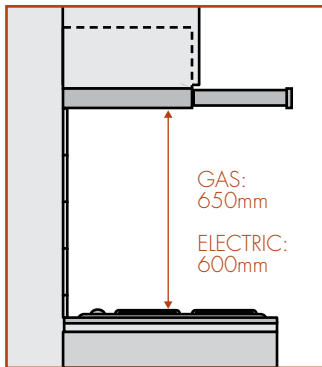

installation guide

chef 600mm slideout rangehoods

models: REHR6S, REHR6W, RRE634W, RRE634S

slideout rangehood dimensions

slideout rangehood fixing distance

Minimum distance of hood above hob

slideout rangehood exhaust options

Rear Exhaust to atmosphere

Top Exhaust to atmosphere

Side Exhaust to atmosphere

Top Recirculating Exhaust*

*In recirculating mode you must use a recirculating kit which includes carbon filters to eliminate cooking smells (model no. ARCFD).

All measurements in millimetres.

Current as at Dec 2006.

© 2006 Electrolux Home Products Pty Ltd. CDIMSJDRH600MM