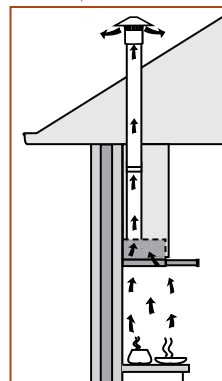

Side Exhaust
to atmosphere