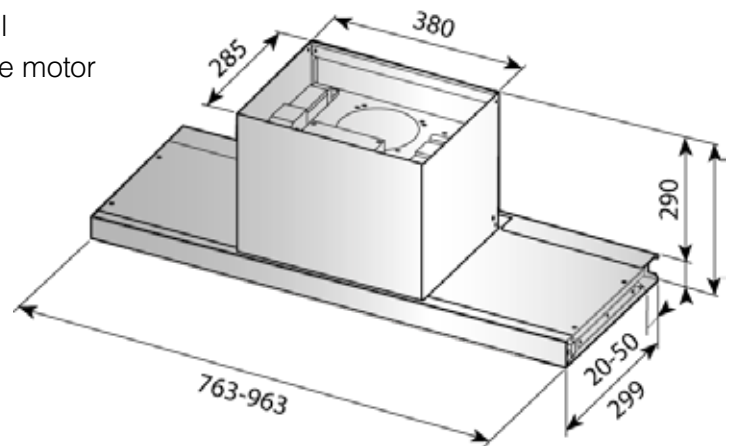

Pictured: • T29NF Concealed Rangehood

Concealed Rangehood

T29NF

Model T29NF Concealed Rangehood

- Designed and purpose built for ILVE appliances
- Twin high velocity, double turbine fan, low decibel rating, 1200m³/h net air extraction, optional in-line motor is available to assist air flow
- One piece stainless steel underside
- 4 speed twin velocity fan metal motor
- Halogen lighting
- Programmable 5, 10, 15, 20 minute auto fan shut-down
- Stainless steel mesh filters, dishwasher safe
- Available: 80cm, 100cm and 120cm
- Optional recirculating kit available
- 150mm Ducting

Model: T29NF Concealed Hood
Size: various
Power standard: 10 Amp plug
Ducting size: 150mm

Purchase ILVE genuine accessories for this model at the ILVE online store – www.ilve.com.au

NSW & ACT (Head Office)
48-50 Moore Street Leichhardt
T 02 8569 4600 F 02 8569 4699