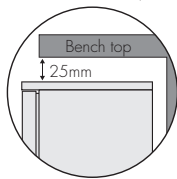

MODELS: WRM1300WC, WIM1200SC, WIM1200WC, WIM1000WC, WFM0900WC, WFM0700WC

Recommended airspaces:

Front face of bench aligned to front corner edge of cabinet.

Please note: Doors are designed to sit proud of cabinetry (not flush).

When positioned in a corner area, spacing of at least 350mm on the fridge side will allow the doors to open enough to enable the removal of the bins and shelves.

	total height (H)	door width (W)	cabinet width (W1)	total depth (including rear spacers) (D)	cabinet depth (including rear spacers) (D1)	depth door open (D2)
WRM1300WC	845	545	540	570	510	1080
WIM1200SC, WIM1200WC	845	545	540	570	510	1080
WIM1000WC	850	495	500	500	445	960
WFM0900WC	845	545	540	570	510	1080
WFM0700WC	850	495	500	500	445	960