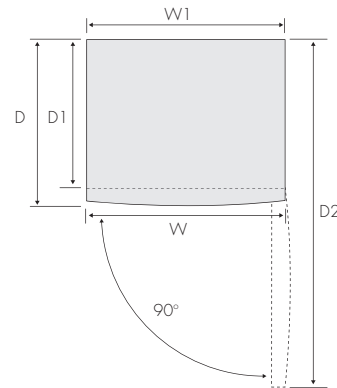

MODELS: WRM1300WC, WIM1200SC, WIM1200WC, WIM1000WC, WFM0900WC, WFM0700WC

Recommended airspaces:

Front face of bench aligned to front corner edge of cabinet.

Please note: Doors are designed to sit proud of cabinetry (not flush).

When positioned in a corner area, spacing of at least 350mm on the fridge side will allow the doors to open enough to enable the removal of the bins and shelves.

	total height (H)	door width (W)	cabinet width (W1)	total depth (including rear spacers) (D)	cabinet depth (including rear spacers) (D1)	depth door open (D2)
WRM1300WC	845	545	540	570	510	1080
WIM1200SC, WIM1200WC	845	545	540	570	510	1080
WIM1000WC	850	495	500	500	445	960
WFM0900WC	845	545	540	570	510	1080
WFM0700WC	850	495	500	500	445	960