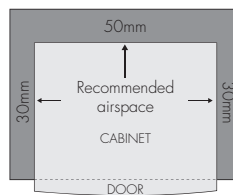

MODELS: WRM1300WC, WIM1200SC, WIM1200WC, WIM1000WC, WFM0900WC, WFM0700WC

Recommended airspaces:

Front face of bench aligned to front corner edge of cabinet.

Please note: Doors are designed to sit proud of cabinetry (not flush).

When positioned in a corner area, spacing of at least 350mm on the fridge side will allow the doors to open enough to enable the removal of the bins and shelves.

	total height (H)	door width (W)	cabinet width (W1)	total depth (including rear spacers) (D)	cabinet depth (including rear spacers) (D1)	depth door open (D2)
WRM1300WC	845	545	540	570	510	1080
WIM1200SC, WIM1200WC	845	545	540	570	510	1080
WIM1000WC	850	495	500	500	445	960
WFM0900WC	845	545	540	570	510	1080
WFM0700WC	850	495	500	500	445	960